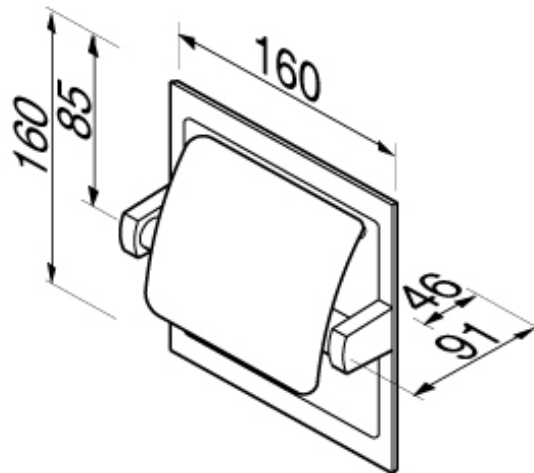

SPECIFICATION SHEET - bathroom accessories

BRAND:		Product Photo:
ORIGIN:	Netherlands	
SERIES:	HOTEL/STANDARD	
PRODUCT DESCRIPTION:	Recessed roll holder with lid	
MODEL No.	119	
FINISH/COLOUR:	Chrome plated	
DIMENSIONS:	91mm L x 160mm W x 160mm H	
OPTIONAL MATCHING PARTS:		

Technical Informations:

REMINDER:	Do not use cleaners containing abrasive cleansers, ammonia, bleach, acids, waxes, alcohol, solvents or other products not recommended for chrome.
	All information is for reference only, installation shall always be based on the actual product delivered.