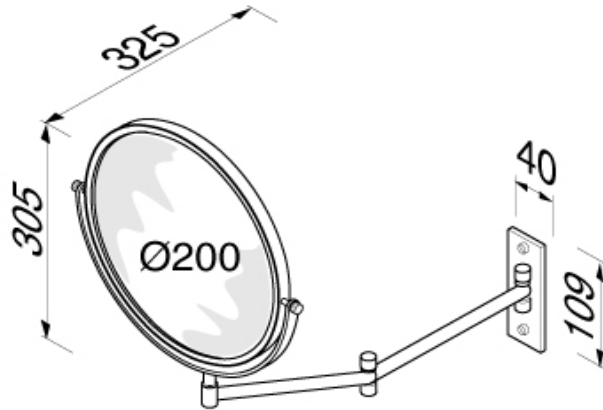

SPECIFICATION SHEET - bathroom accessories

BRAND:		Product Photo:
ORIGIN:	Netherlands	
SERIES:	MIRRORS	
PRODUCT DESCRIPTION:	Mirror 200mm on swivel double arm 3x magnification	
MODEL No.	1086	
FINISH/COLOUR:	Chrome-plated	
DIMENSIONS:		
OPTIONAL MATCHING PARTS:		

Technical Informations:

REMINDER:	Do not use cleaners containing abrasive cleansers, ammonia, bleach, acids, waxes, alcohol, solvents or other products not recommended for chrome.
	All information is for reference only, installation shall always be based on the actual product delivered.