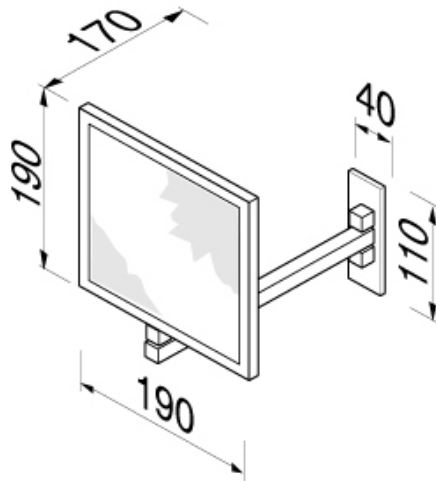

SPECIFICATION SHEET - bathroom accessories

BRAND:		Product Photo:
ORIGIN:	Netherlands	
SERIES:	MIRRORS	
PRODUCT DESCRIPTION:	Mirror 190 x 190mm on single arm 3x magnification	
MODEL No.	1080	
FINISH/COLOUR:	Chrome-plated	
DIMENSIONS:		
OPTIONAL MATCHING PARTS:		

Technical Informations:

REMINDER:	Do not use cleaners containing abrasive cleansers, ammonia, bleach, acids, waxes, alcohol, solvents or other products not recommended for chrome.
	All information is for reference only, installation shall always be based on the actual product delivered.