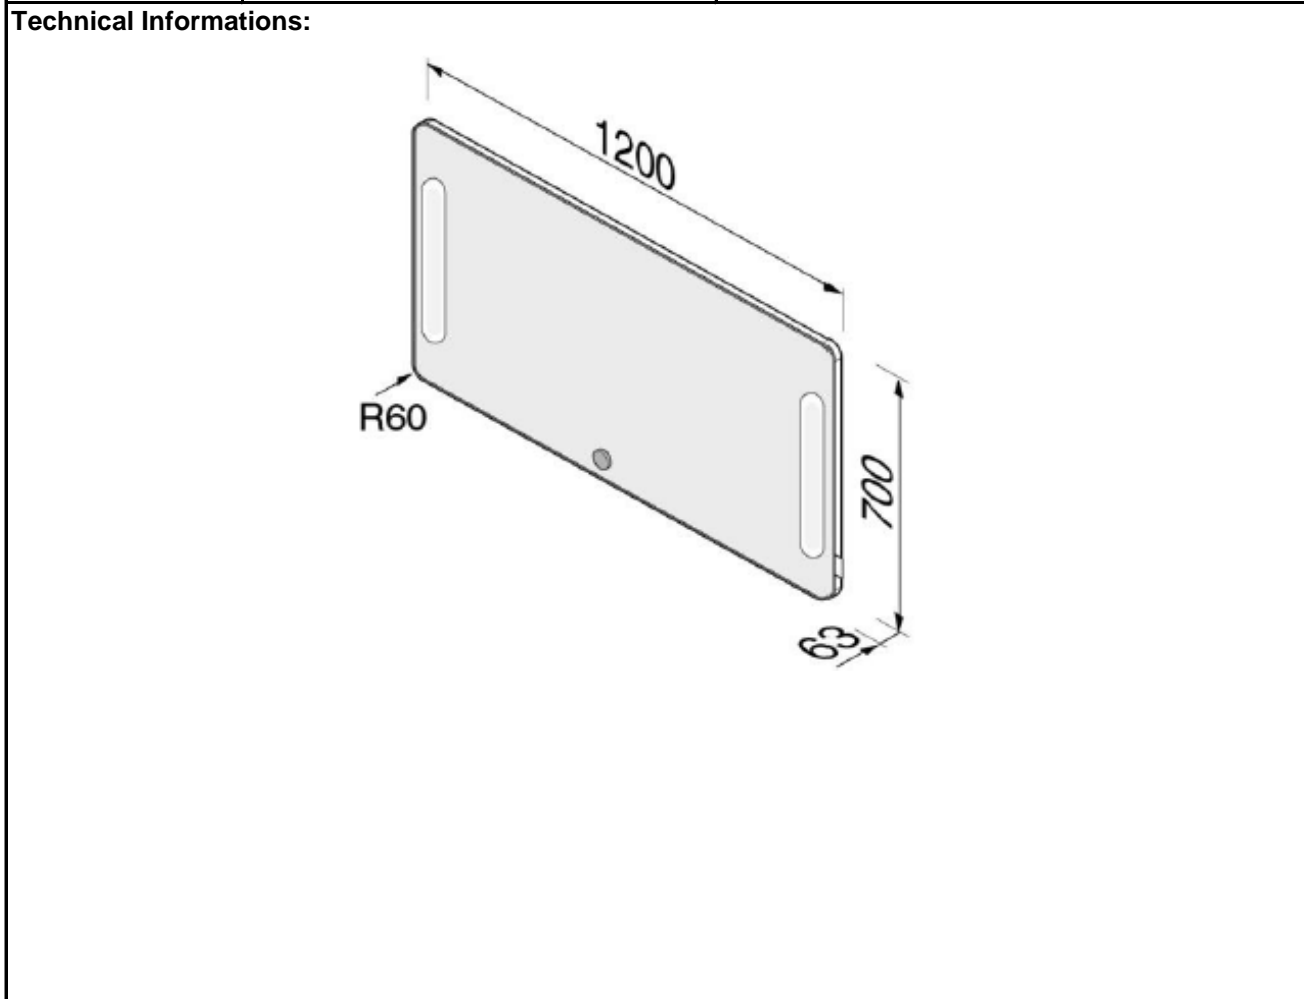

SPECIFICATION SHEET - bathroom accessories

BRAND:		Product Photo: 
ORIGIN:	Netherlands	
SERIES:	MIRRORS	
PRODUCT DESCRIPTION:	R60 mirror 70 x 120cm	
MODEL No.	1033	
FINISH/COLOUR:	Chrome-plated	
DIMENSIONS:	1200 x 63 x 700mm	
OPTIONAL MATCHING PARTS:		