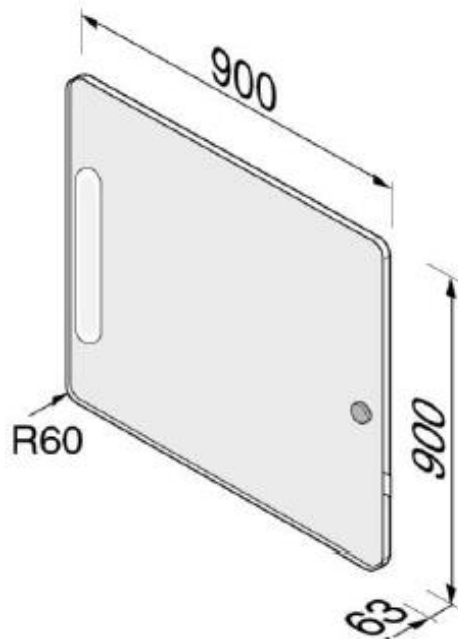

SPECIFICATION SHEET - bathroom accessories

BRAND:		Product Photo:
ORIGIN:	Netherlands	
SERIES:	MIRRORS	
PRODUCT DESCRIPTION:	R60 mirror 90 x 90cm	
MODEL No.	1032	
FINISH/COLOUR:		
DIMENSIONS:	900 x 63 x 900mm	
OPTIONAL MATCHING PARTS:		

Technical Informations:

REMINDER:	Do not use cleaners containing abrasive cleansers, ammonia, bleach, acids, waxes, alcohol, solvents or other products not recommended for chrome. All information is for reference only, installation shall always be based on the actual product delivered.