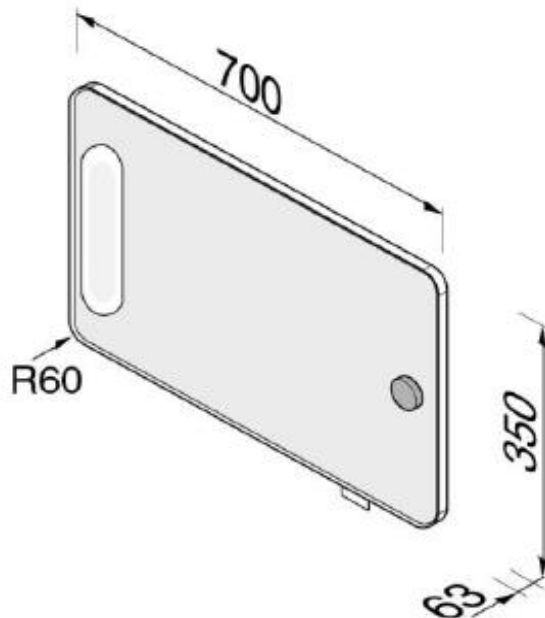

SPECIFICATION SHEET - bathroom accessories

BRAND:		Product Photo:
ORIGIN:	Netherlands	
SERIES:	MIRRORS	
PRODUCT DESCRIPTION:	R60 mirror 35 x 70cm	
MODEL No.	1030	
FINISH/COLOUR:		
DIMENSIONS:	700 x 63 x 350mm	
OPTIONAL MATCHING PARTS:		

Technical Informations:

REMINDER:	Do not use cleaners containing abrasive cleansers, ammonia, bleach, acids, waxes, alcohol, solvents or other products not recommended for chrome. All information is for reference only, installation shall always be based on the actual product delivered.