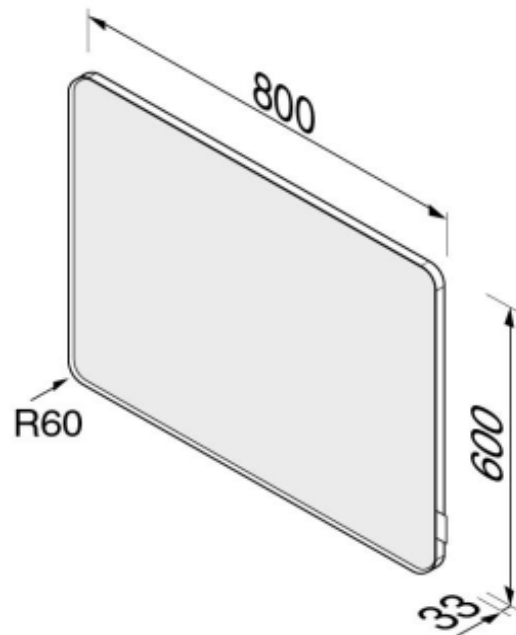

SPECIFICATION SHEET - bathroom accessories

BRAND:		Product Photo:
ORIGIN:	Netherlands	
SERIES:	MIRRORS	
PRODUCT DESCRIPTION:	Mirror 600 x 800mm	
MODEL No.	1021	
FINISH/COLOUR:		
DIMENSIONS:	800 x 33 x 600mm	
OPTIONAL MATCHING PARTS:		

Technical Informations:

REMINDER:	Do not use cleaners containing abrasive cleansers, ammonia, bleach, acids, waxes, alcohol, solvents or other products not recommended for chrome.
	All information is for reference only, installation shall always be based on the actual product delivered.