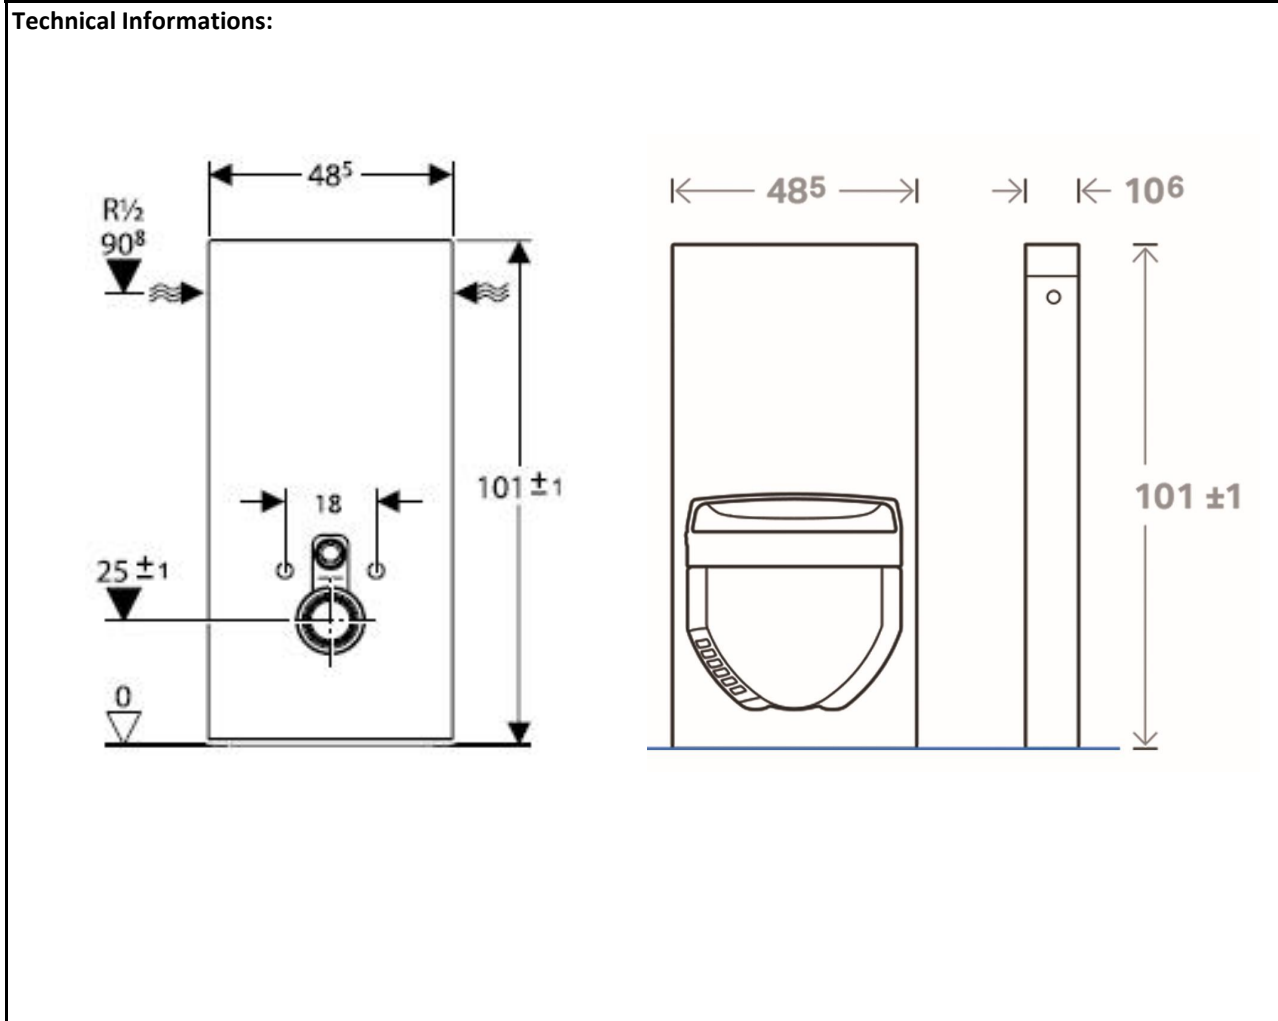

SPECIFICATION SHEET - Plumbing fittings

BRAND:		Product Photo: 
ORIGIN:	Switzerland	
SERIES:	MONOLITH	
PRODUCT DESCRIPTION:	Flushing cistern with stand for wall hung toilet, with: 6 L single flush	
MODEL No.	131.021.SJ.5	
FINISH/COLOUR:	Black	
DIMENSIONS:	485mm x 1010mm x 106mm	
OPTIONAL MATCHING PARTS:		