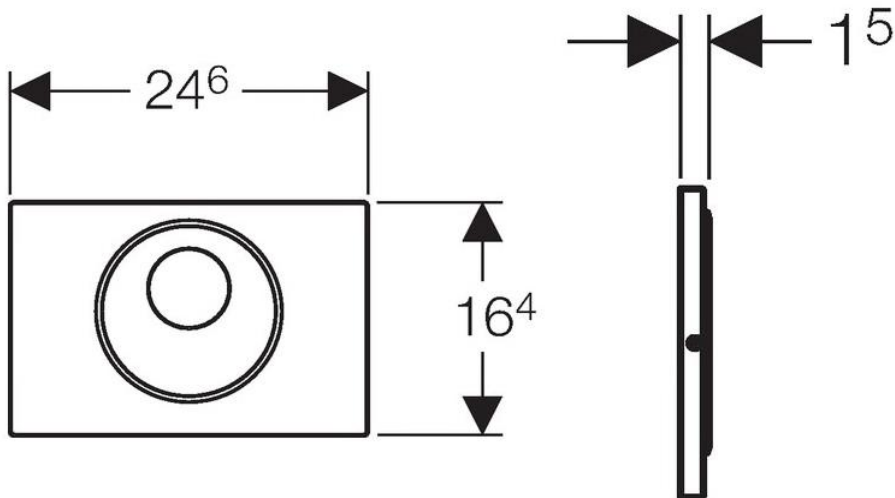

SPECIFICATION SHEET - Plumbing fittings

BRAND:		Product Photo:
ORIGIN:	Switzerland	
SERIES:	SIGMA 10	
PRODUCT DESCRIPTION:	Hands-free flushing with manual override (stop & go flush built in) Battery powered	
MODEL No.	115.891.SN.5	
FINISH/COLOUR:	Stainless steel brushed frame w/ Polished ring & brushed button	
DIMENSIONS:	246 x 164mm	
OPTIONAL MATCHING PARTS:	Sigma Concealed cistern or with wall mounted frame	

Technical Informations:

REMINDER:	Pipe flushing must be done before faucets are installed. Failure to do so voids the warranty.
	Do not use cleaners containing abrasive cleansers, ammonia, bleach, acids, waxes, alcohol, solvents or other products not recommended for chrome.
	All information is for reference only, installation shall always be based on the actual product delivered.