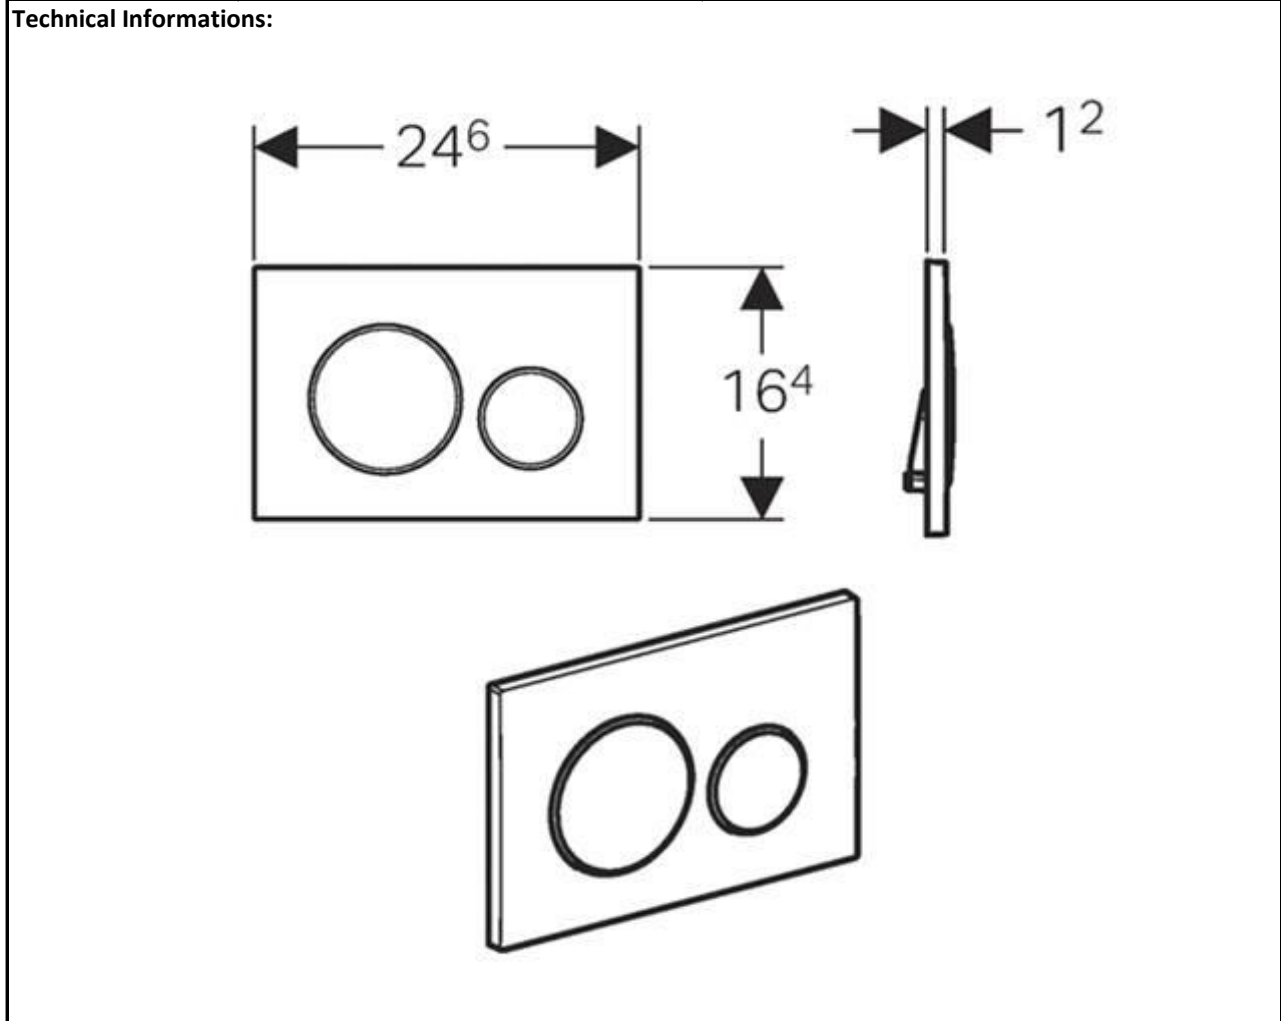

SPECIFICATION SHEET - Plumbing fittings

BRAND:		Product Photo: 
ORIGIN:	Switzerland	
SERIES:	SIGMA 20	
PRODUCT DESCRIPTION:	Front actuator plate for concealed cistern, dual flush	
MODEL No.	115.882.KN.1	
FINISH/COLOUR:	Matt Bright Matt Chrome	
DIMENSIONS:	246mm x 164mm	
OPTIONAL MATCHING PARTS:	Sigma Concealed cistern or with wall mounted frame	