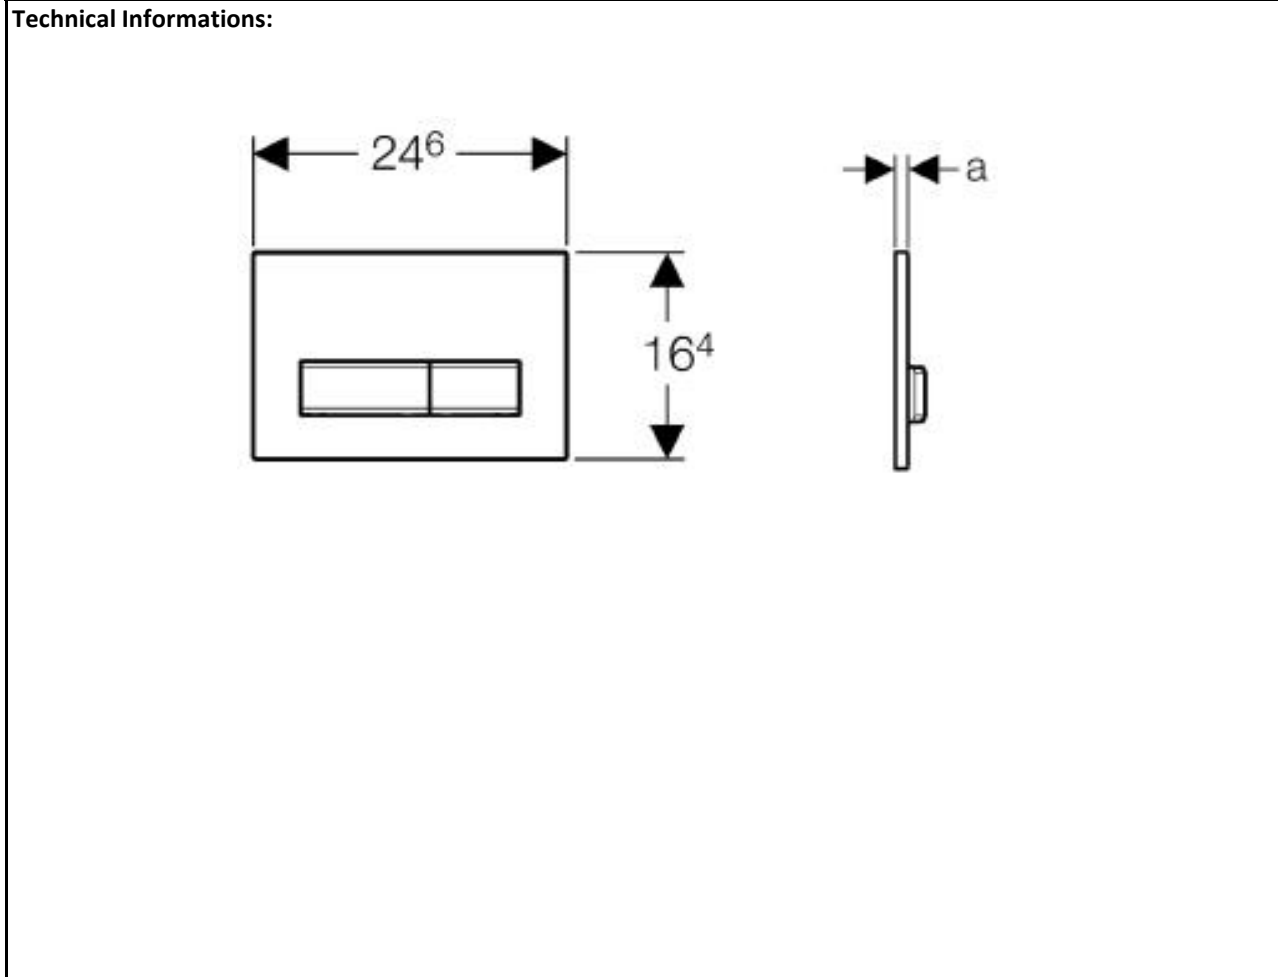

**SPECIFICATION SHEET - Plumbing fittings**

<b>BRAND:</b>		<b>Product Photo:</b>  
<b>ORIGIN:</b>	Switzerland	
<b>SERIES:</b>	<b>SIGMA</b>	
<b>PRODUCT DESCRIPTION:</b>	Front actuator plate for concealed cistern , dual flush	
<b>MODEL No.</b>	115.788.DW.5	
<b>FINISH/COLOUR:</b>	Jet black finish RAL 9005	
<b>DIMENSIONS:</b>	246mm x 164mm x 12.6mm	
<b>OPTIONAL MATCHING PARTS:</b>	<b>Sigma</b> Concealed cistern or with wall mounted frame	