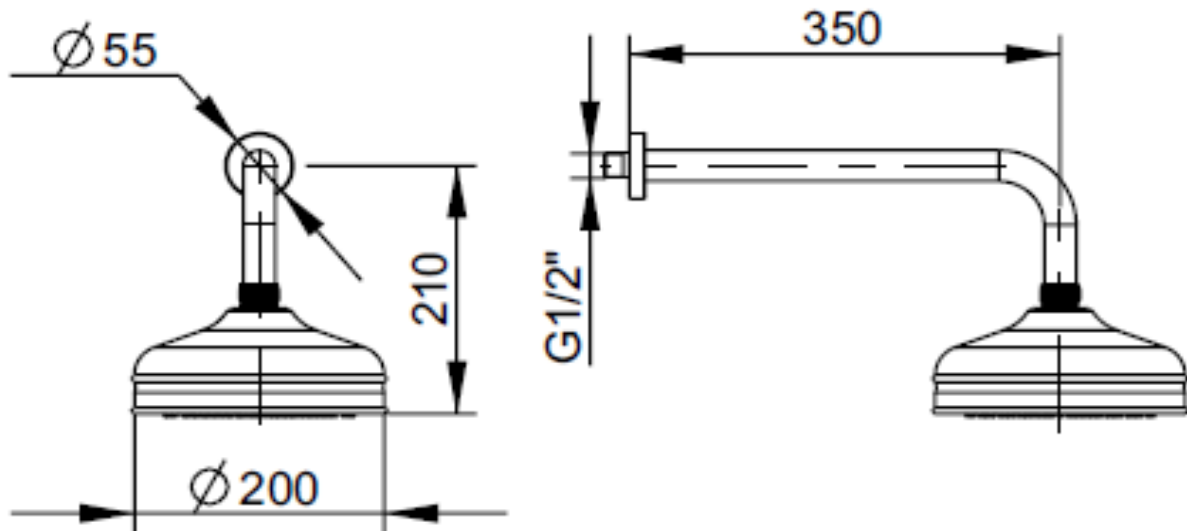

SPECIFICATION SHEET - fittings

BRAND:		Product Photo:
ORIGIN:	Italy	
SERIES:	MORGAN PRESTIGE	
PRODUCT DESCRIPTION:	Classic design Shower head 200mm with shower arm projection 350mm	
MODEL No.	92700.00	
FINISH/COLOUR:	Chrome-plated	
DIMENSIONS:	350mm shower projection	
OPTIONAL MATCHING PARTS:		

Technical Informations:

REMINDER:	Pipe flushing must be done before faucets are installed. Failure to do so voids the warranty. Do not use cleaners containing abrasive cleansers, ammonia, bleach, acids, waxes, alcohol, solvents or other products not recommended for chrome. All information is for reference only, installation shall always be based on the actual product delivered.