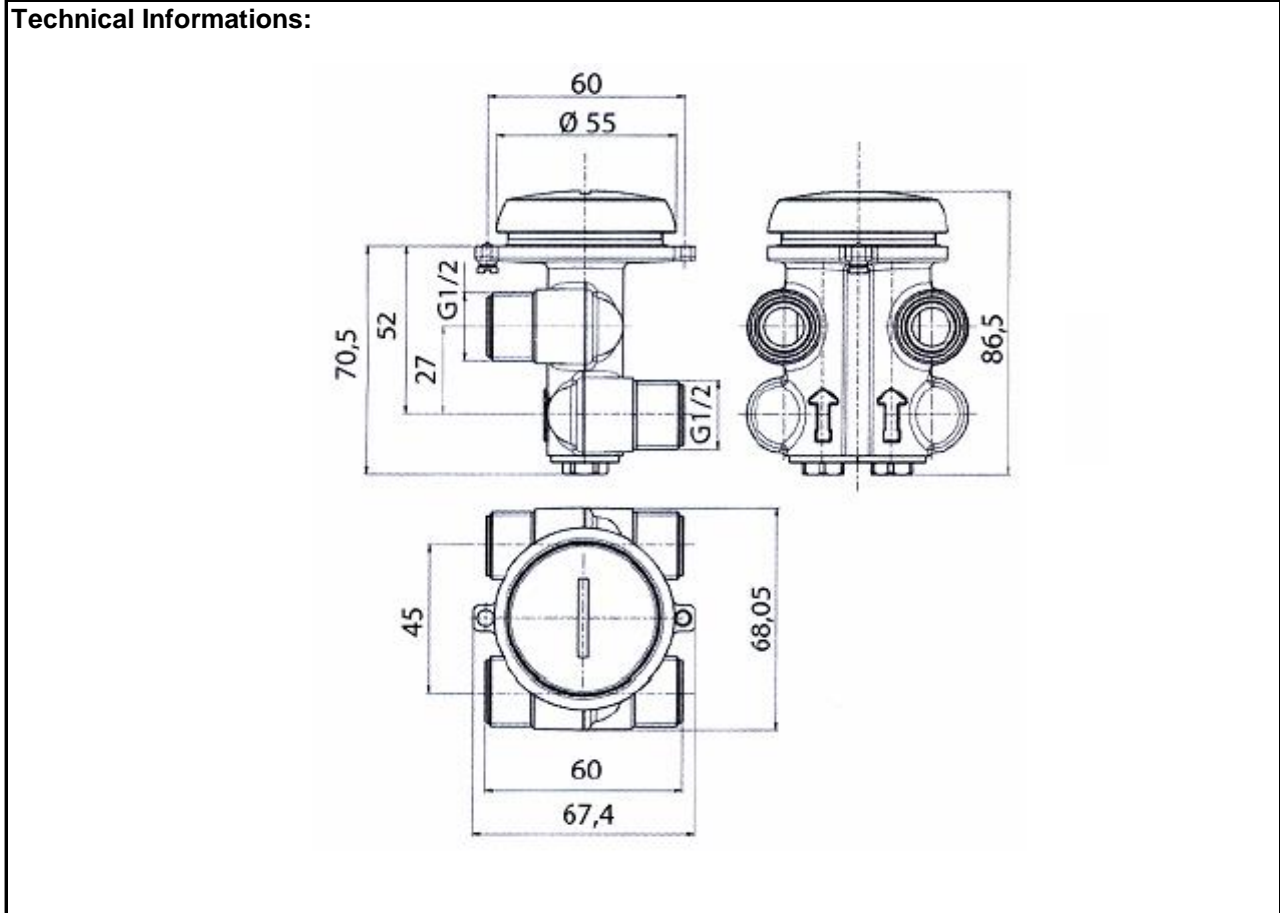

SPECIFICATION SHEET - sanitary faucets

| | | |
|---------------------------------|---|--|
| BRAND: |  | Product Photo:  |
| ORIGIN: | Italy | |
| SERIES: | Special Items | |
| PRODUCT DESCRIPTION: | Concealed self-closing double filter stop cock 1/2" Flow pressure: 1~5 bar (15~70 psi) | |
| MODEL No. | 92526.00 | |
| FINISH/COLOUR: | Chrome-plated | |
| DIMENSIONS: | | |
| OPTIONAL MATCHING PARTS: | | |