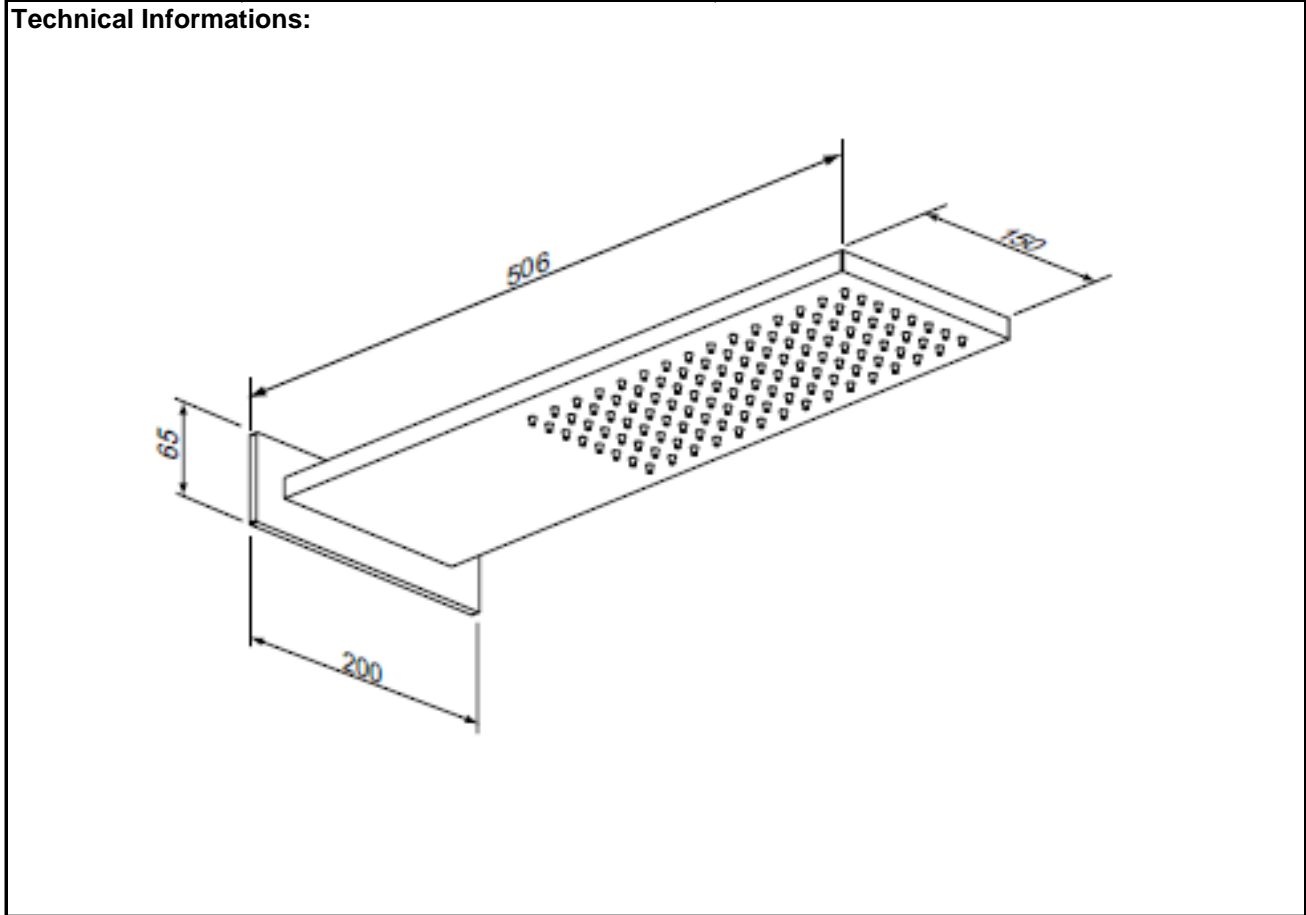

SPECIFICATION SHEET - fittings

BRAND:		Product Photo: 
ORIGIN:	Italy	
SERIES:	GAIA	
PRODUCT DESCRIPTION:	Slim shower head	
MODEL No.	90901.00	
FINISH/COLOUR:	Chrome plated	
DIMENSIONS:		
OPTIONAL MATCHING PARTS:		