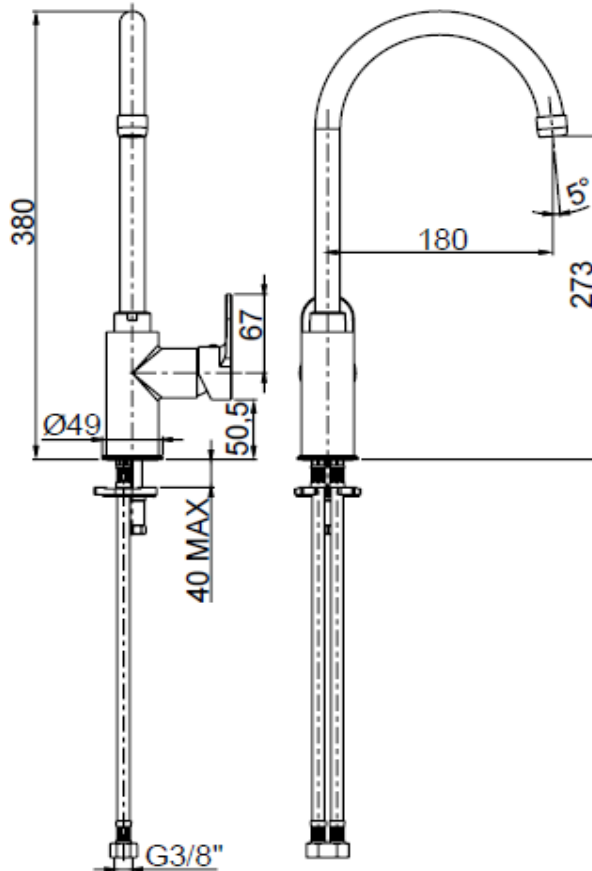

SPECIFICATION SHEET - fittings

BRAND:		Product Photo:
ORIGIN:	Italy	
SERIES:	FOSCA	
PRODUCT DESCRIPTION:	Single lever sink mixer with C-swivel spout	
MODEL No.	86165.00	
FINISH/COLOUR:	Chrome plated	
DIMENSIONS:	380mm height 180mm spout projection	
OPTIONAL MATCHING PARTS:	2x angle valve 1/2"x3/8" (no nut)	

Technical Informations:

REMINDER:	Pipe flushing must be done before faucets are installed. Failure to do so voids the warranty.
	Do not use cleaners containing abrasive cleansers, ammonia, bleach, acids, waxes, alcohol, solvents or other products not recommended for chrome.
	All information is for reference only, installation shall always be based on the actual product delivered.