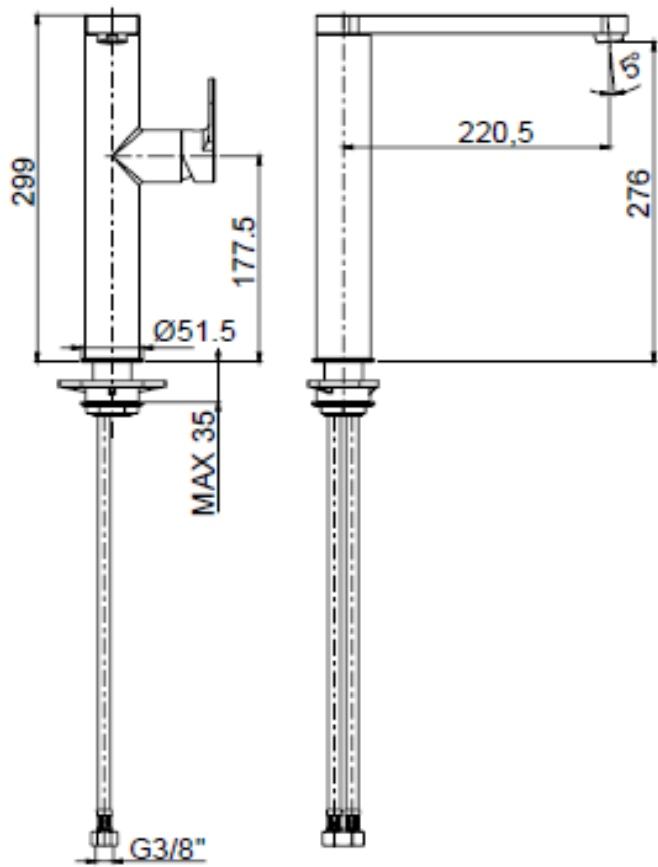

SPECIFICATION SHEET - fittings

BRAND:	RUBINETTERIE F.lli Frattini	Product Photo:
ORIGIN:	Italy	
SERIES:	FOSCA	
PRODUCT DESCRIPTION:	Single lever sink mixer with swivel spout	
MODEL No.	86164.00	
FINISH/COLOUR:	Chrome plated	
DIMENSIONS:	299mm height 220.5mm spout projection	
OPTIONAL MATCHING PARTS:	2x angle valve 1/2"x3/8" (no nuts)	

Technical Informations:

REMINDER:	Pipe flushing must be done before faucets are installed. Failure to do so voids the warranty. Do not use cleaners containing abrasive cleansers, ammonia, bleach, acids, waxes, alcohol, solvents or other products not recommended for chrome. All information is for reference only, installation shall always be based on the actual product delivered.