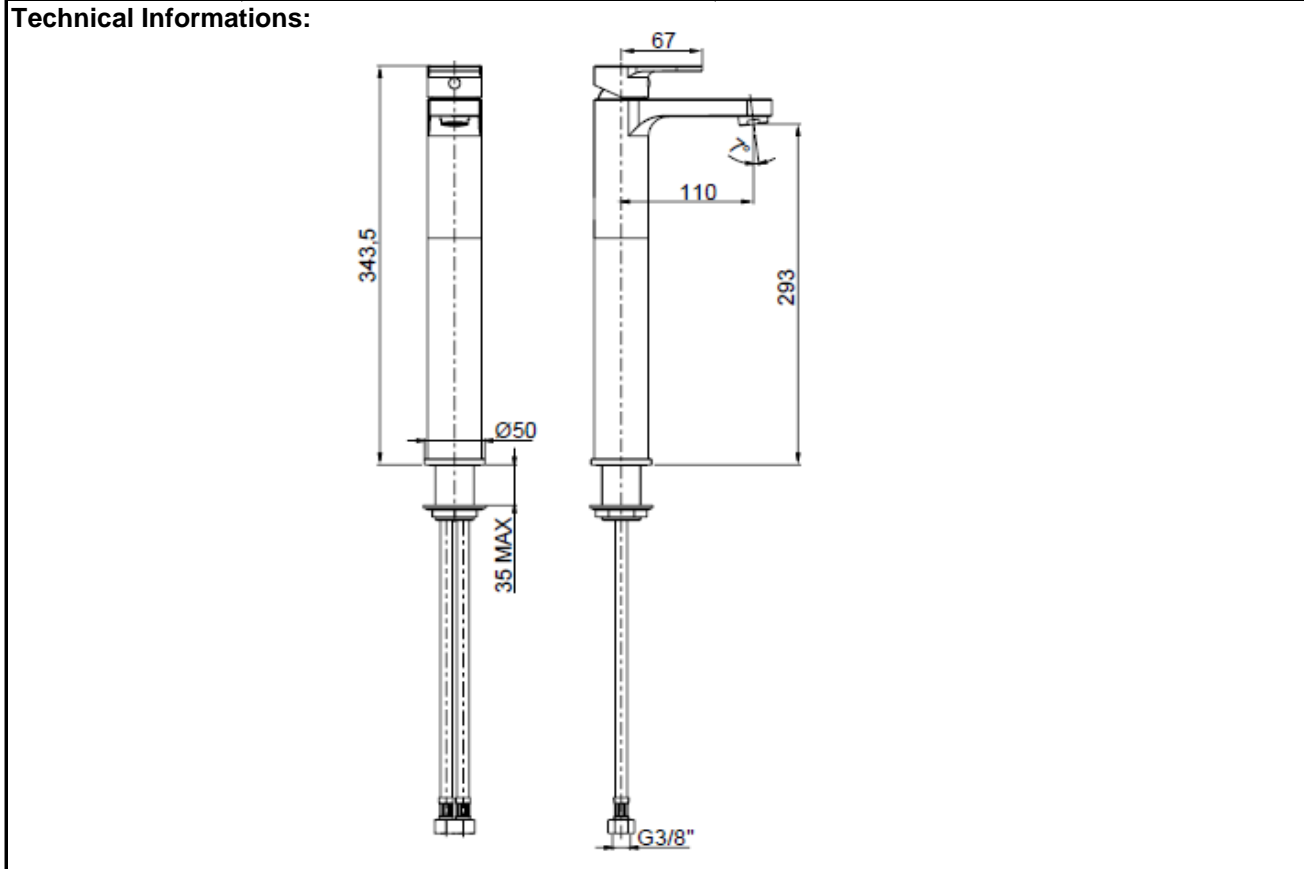

## SPECIFICATION SHEET - fittings

<b>BRAND:</b>		<b>Product Photo:</b>  
<b>ORIGIN:</b>	Italy	
<b>SERIES:</b>	<b>FOSCA</b>	
<b>PRODUCT DESCRIPTION:</b>	Single lever basin mixer for washbowl mixer, without pop-up waste	
<b>MODEL No.</b>	86065.00	
<b>FINISH/COLOUR:</b>	Chrome plated	
<b>DIMENSIONS:</b>	343.5mm height 110mm spout projection	
<b>OPTIONAL MATCHING PARTS:</b>	2x angle valve 1/2"x3/8" (no nuts) 1x basin waste trap 1 1/4" 1x basin waste strainer or pop-up	