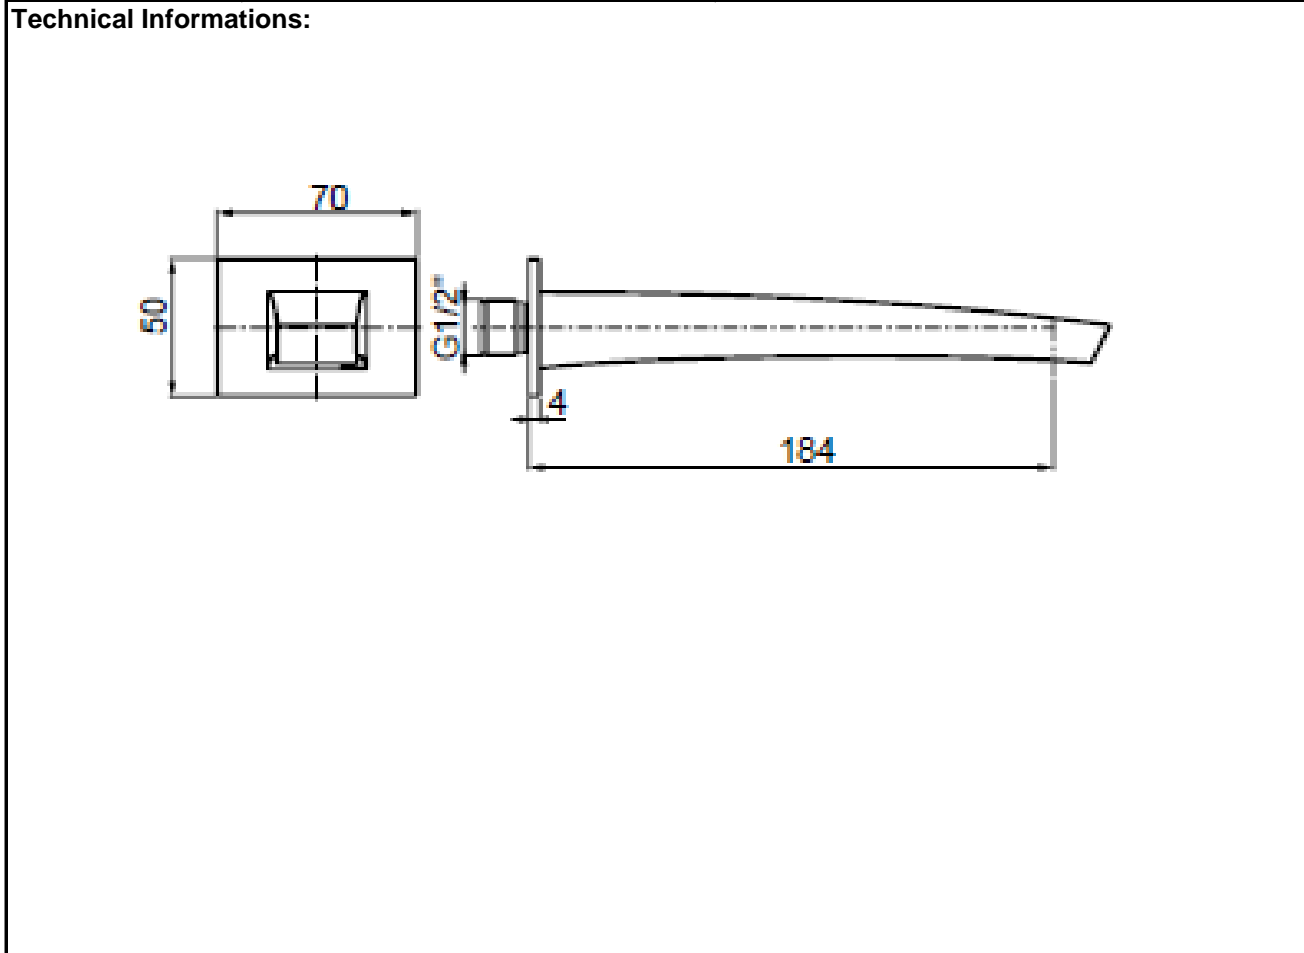

SPECIFICATION SHEET - fittings

BRAND:		Product Photo: 
ORIGIN:	Italy	
SERIES:	LUCE	
PRODUCT DESCRIPTION:	Bath Spout ¾"	
MODEL No.	84897.00	
FINISH/COLOUR:	Chrome plated	
DIMENSIONS:	184mm spout projection	
OPTIONAL MATCHING PARTS:		