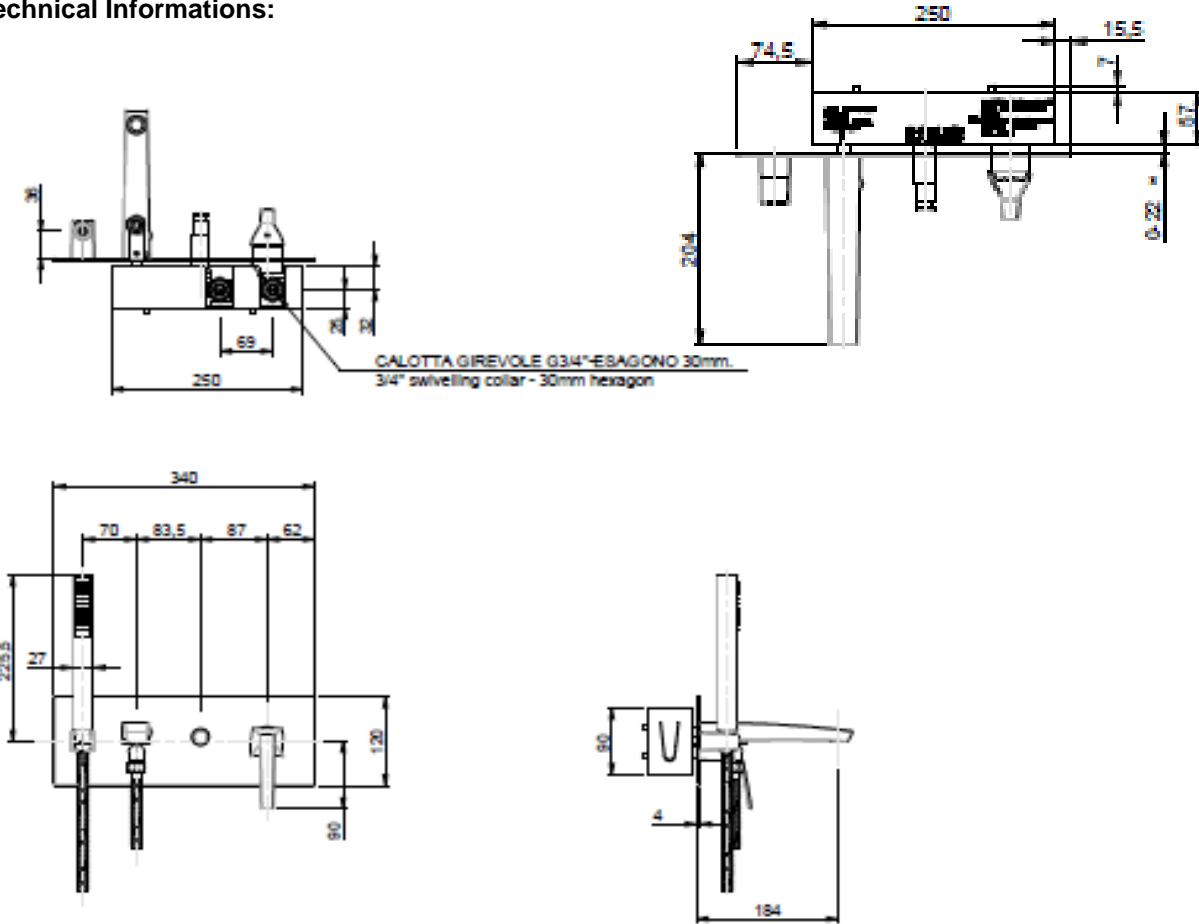

SPECIFICATION SHEET - fittings

BRAND:		Product Photo:
ORIGIN:	Italy	
SERIES:	LUCE	
PRODUCT DESCRIPTION:	Built-in single lever bath/shower mixer with bath spout, diverter and handshower set	
MODEL No.	84003.00	
FINISH/COLOUR:	Chrome plated	
DIMENSIONS:	184mm spout projection	
OPTIONAL MATCHING PARTS:		

Technical Informations:

REMINDER:	Pipe flushing must be done before faucets are installed. Failure to do so voids the warranty.
	Do not use cleaners containing abrasive cleansers, ammonia, bleach, acids, waxes, alcohol, solvents or other products not recommended for chrome.
	All information is for reference only, installation shall always be based on the actual product delivered.