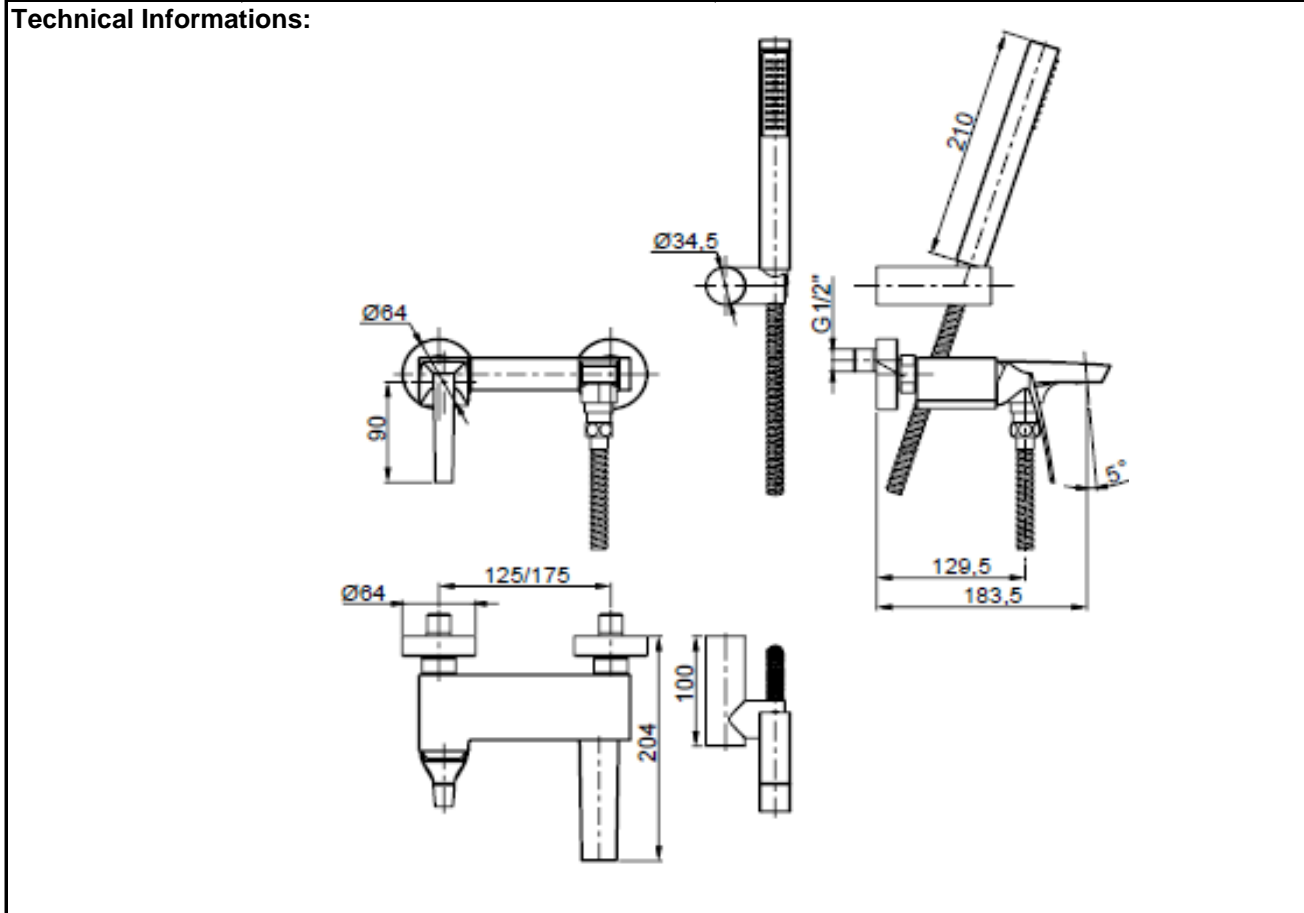

SPECIFICATION SHEET - fittings

BRAND:		Product Photo: 
ORIGIN:	Italy	
SERIES:	LUCE	
PRODUCT DESCRIPTION:	Exposed single lever bath/shower mixer with handshower set	
MODEL No.	84002.00	
FINISH/COLOUR:	Chrome plated	
DIMENSIONS:	204mm length 183.5mm spout projection	
OPTIONAL MATCHING PARTS:		