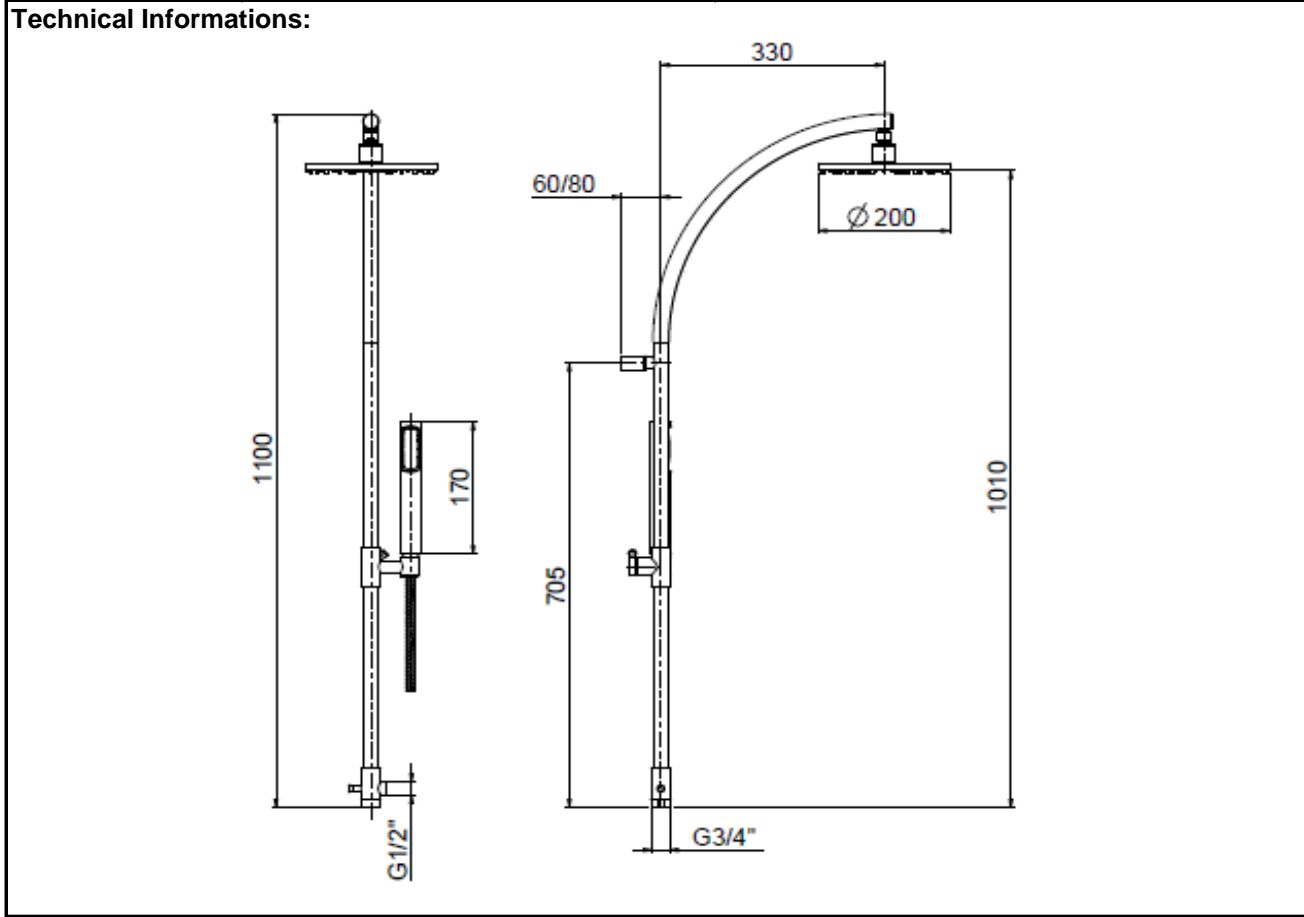

## SPECIFICATION SHEET - fittings

<b>BRAND:</b>		<b>Product Photo:</b> 
<b>ORIGIN:</b>	Italy	
<b>SERIES:</b>	<b>PIBIGI VANITY by FRATTINI</b>	
<b>PRODUCT DESCRIPTION:</b>	Shower pipe set with overhead shower and handshower set	
<b>MODEL No.</b>	83506.00	
<b>FINISH/COLOUR:</b>	Chrome plated	
<b>DIMENSIONS:</b>		
<b>OPTIONAL MATCHING PARTS:</b>	exposed shower mixer with top outlet 3/4"	