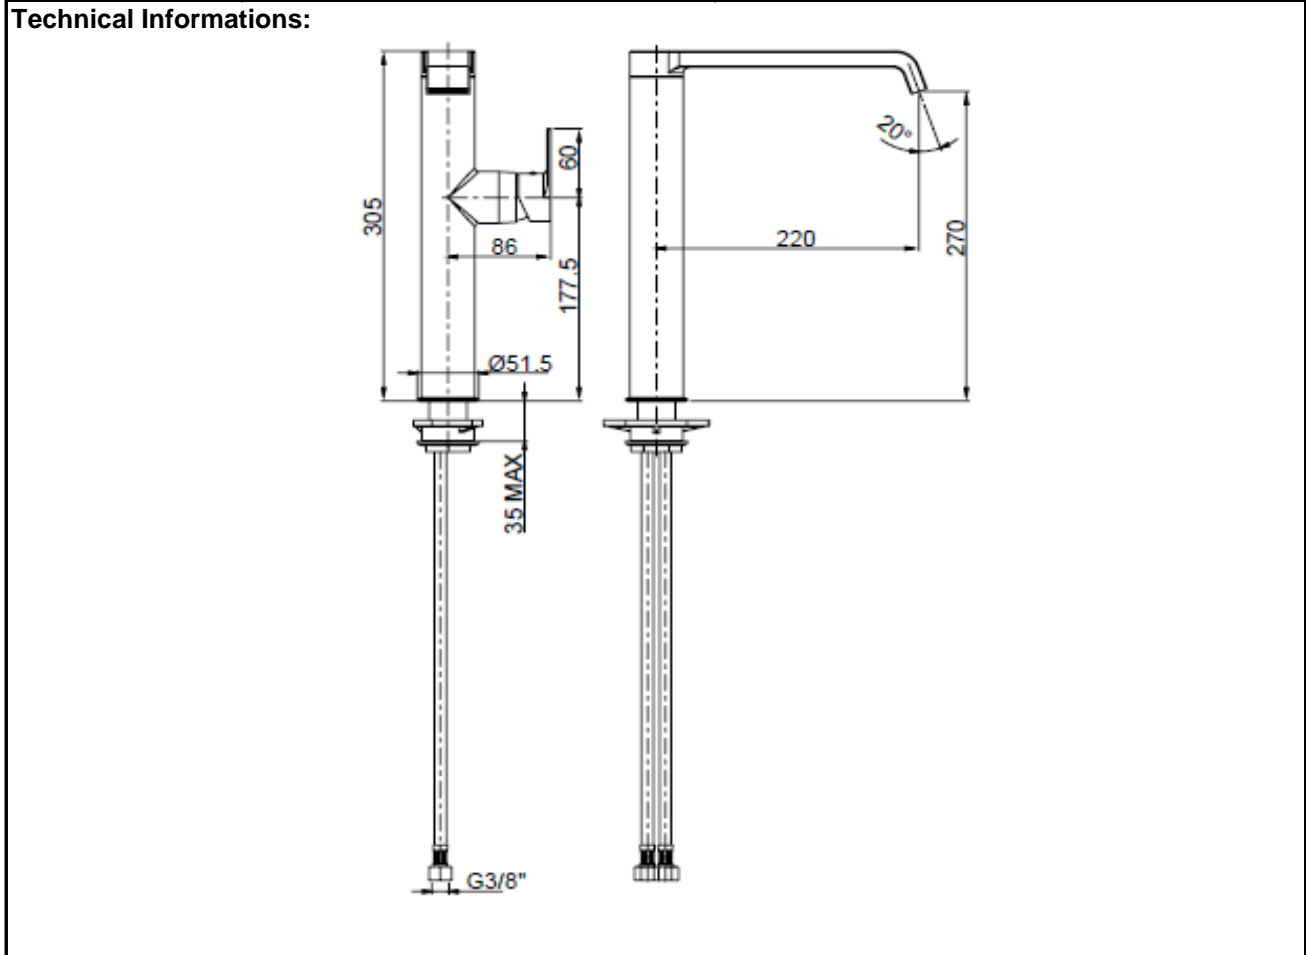

SPECIFICATION SHEET - fittings

BRAND:		Product Photo: 
ORIGIN:	Italy	
SERIES:	TOLOMEO	
PRODUCT DESCRIPTION:	Single lever sink mixer, swivel spout	
MODEL No.	83165.00	
FINISH/COLOUR:	Chrome plated	
DIMENSIONS:	305mm height 220mm spout projection	
OPTIONAL MATCHING PARTS:	2x angle valve 1/2"x3/8" (no nuts)	