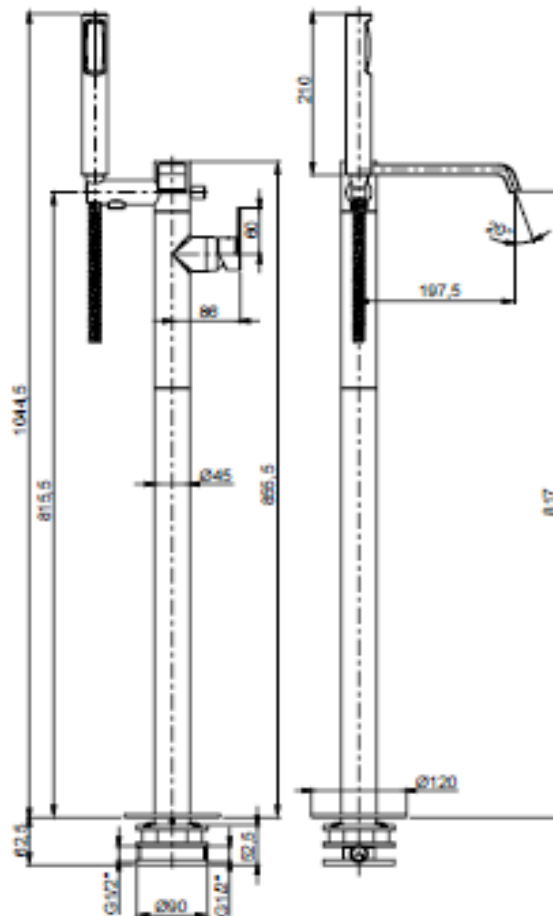

SPECIFICATION SHEET - fittings

BRAND:		Product Photo:
ORIGIN:	Italy	
SERIES:	TOLOMEO 00 (chrome)	
PRODUCT DESCRIPTION:	Floor mounted single lever bath/shower mixer with handshower	
MODEL No.	83096.00	
FINISH/COLOUR:	Chrome plated	
DIMENSIONS:	1044.5mm H 197.5mm spout projection	
OPTIONAL MATCHING PARTS:		

Technical Informations:

REMINDER:	Pipe flushing must be done before faucets are installed. Failure to do so voids the warranty.
	Do not use cleaners containing abrasive cleansers, ammonia, bleach, acids, waxes, alcohol, solvents or other products not recommended for chrome.
	All information is for reference only, installation shall always be based on the actual product delivered.