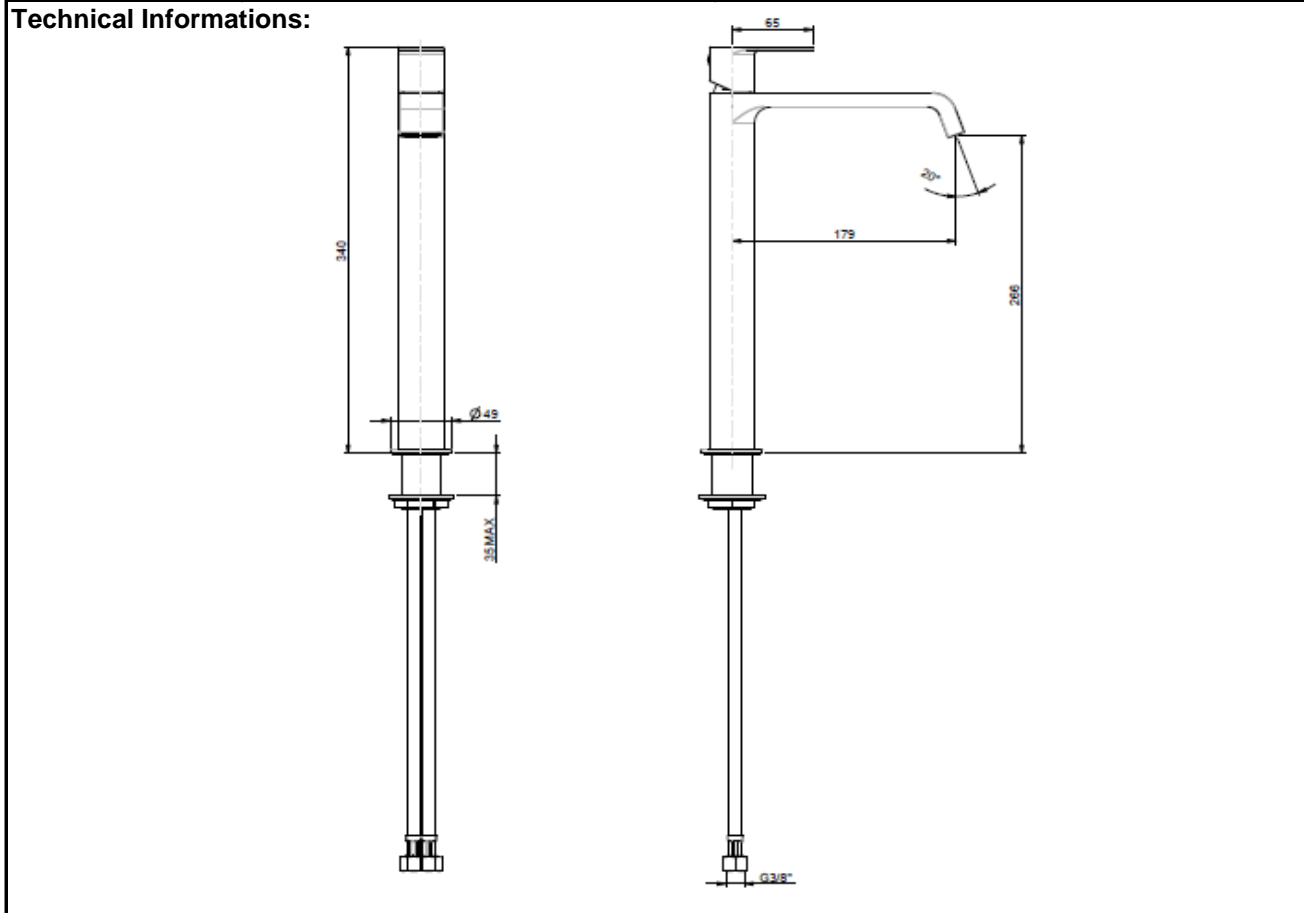

SPECIFICATION SHEET - fittings

BRAND:		Product Photo: 
ORIGIN:	Italy	
SERIES:	TOLOMEO 79 (matte black)	
PRODUCT DESCRIPTION:	Single lever basin mixer for washbowl	
MODEL No.	83065.79	
FINISH/COLOUR:	Matt Black	
DIMENSIONS:	340mm height 179mm spout projection	
OPTIONAL MATCHING PARTS:	2x angle valve 1/2"x3/8" (no nuts) 1x basin waste strainer or pop-up 1x basin waste trap 1 1/4"	