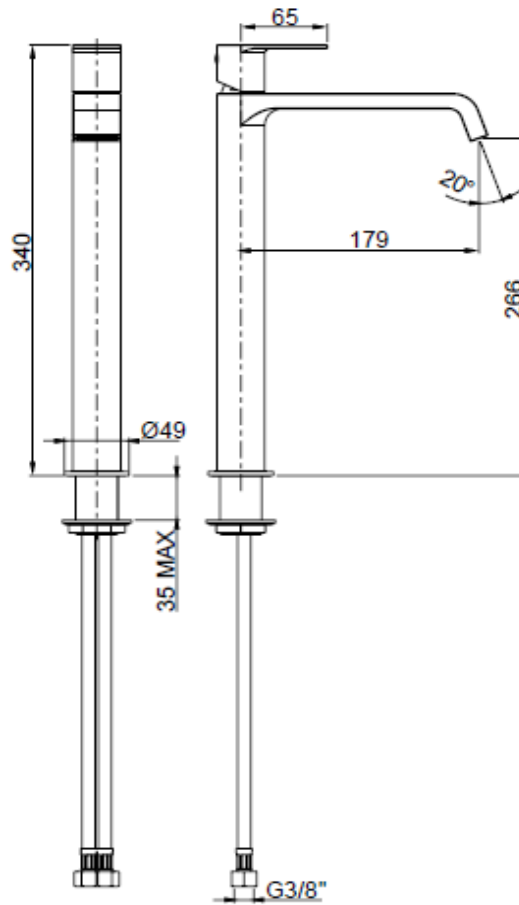

SPECIFICATION SHEET - fittings

BRAND:		Product Photo:
ORIGIN:	Italy	
SERIES:	TOLOMEO 00 (chrome)	
PRODUCT DESCRIPTION:	Single lever basin mixer for washbowl	
MODEL No.	83065.00	
FINISH/COLOUR:	Chrome plated	
DIMENSIONS:	340mm height 179mm spout projection	
OPTIONAL MATCHING PARTS:	2x angle valve 1/2"x3/8" (no nuts) 1x basin waste strainer or pop-up 1x basin waste trap 1 1/4"	

Technical Informations:

REMINDER:	Pipe flushing must be done before faucets are installed. Failure to do so voids the warranty.
	Do not use cleaners containing abrasive cleansers, ammonia, bleach, acids, waxes, alcohol, solvents or other products not recommended for chrome.
	All information is for reference only, installation shall always be based on the actual product delivered.