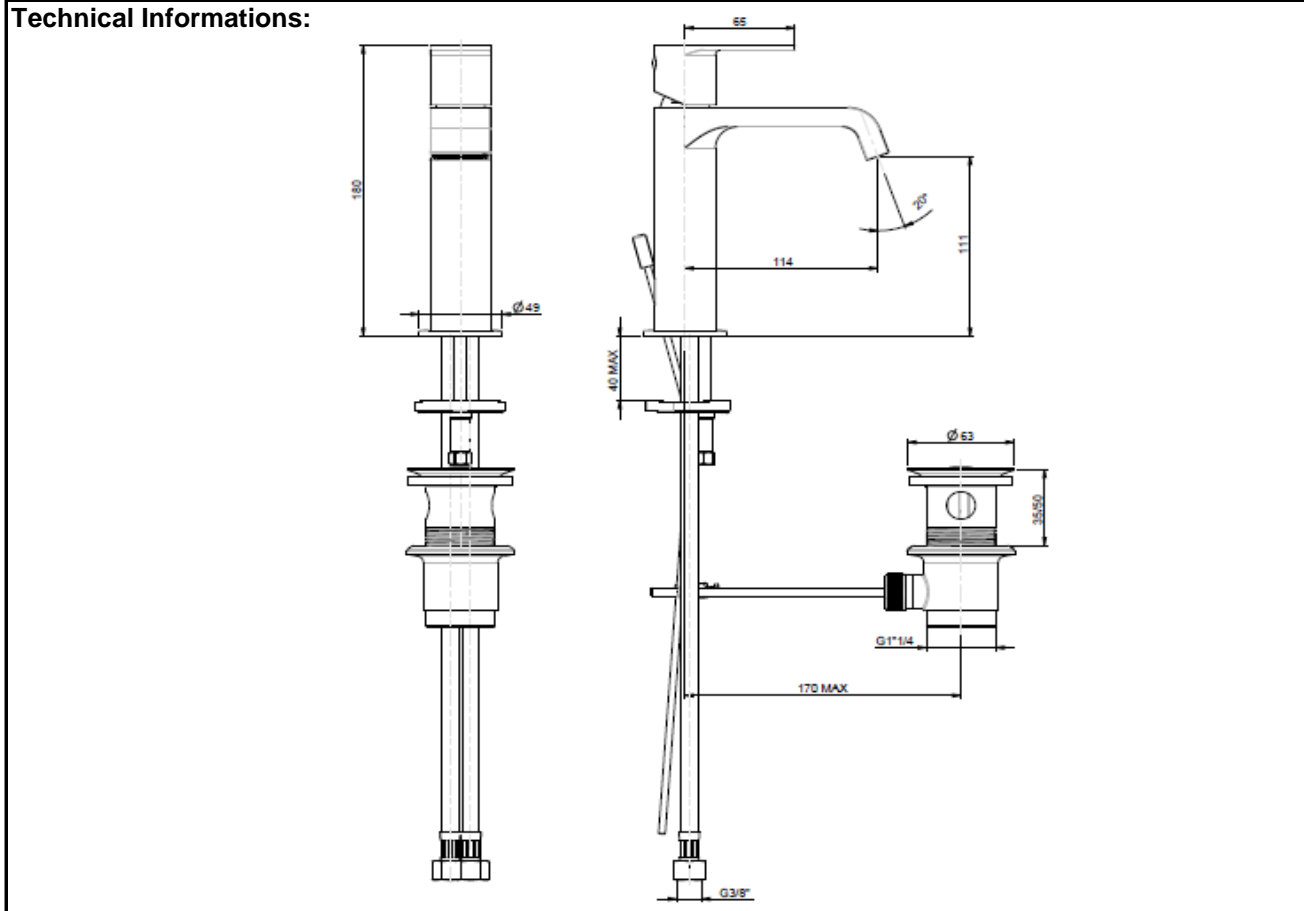

SPECIFICATION SHEET - fittings

BRAND:		Product Photo: 
ORIGIN:	Italy	
SERIES:	TOLOMEO 89 (chrome black)	
PRODUCT DESCRIPTION:	Single lever Basin mixer with 1 ¼" pop-up waste	
MODEL No.	83054.89	
FINISH/COLOUR:	Chrome black	
DIMENSIONS:	180mm height 114mm spout projection	
OPTIONAL MATCHING PARTS:	2x angle valve 1/2"x3/8" (no nuts) 1x basin waste trap	