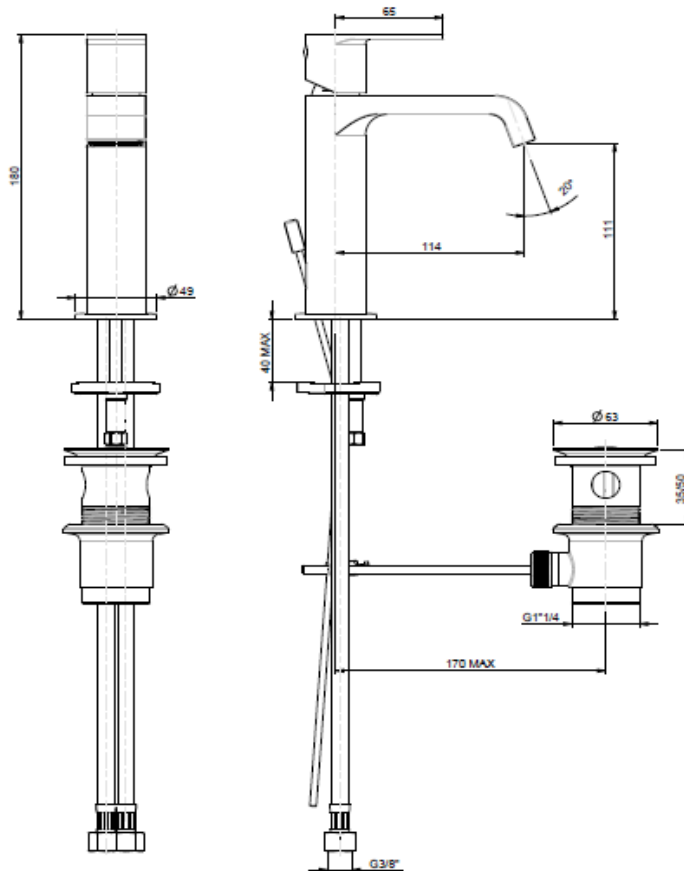

SPECIFICATION SHEET - fittings

BRAND:		Product Photo:
ORIGIN:	Italy	
SERIES:	TOLOMEO 79 (matte black)	
PRODUCT DESCRIPTION:	Single lever Basin mixer with 1¼" pop-up waste	
MODEL No.	83054.79	
FINISH/COLOUR:	Matt Black	
DIMENSIONS:	180mm height 114mm spout projection	
OPTIONAL MATCHING PARTS:	2x angle valve 1/2"x3/8" (no nuts) 1x basin waste trap 1¼"	

Technical Informations:

REMINDER:	Pipe flushing must be done before faucets are installed. Failure to do so voids the warranty. Do not use cleaners containing abrasive cleansers, ammonia, bleach, acids, waxes, alcohol, solvents or other products not recommended for chrome. All information is for reference only, installation shall always be based on the actual product delivered.