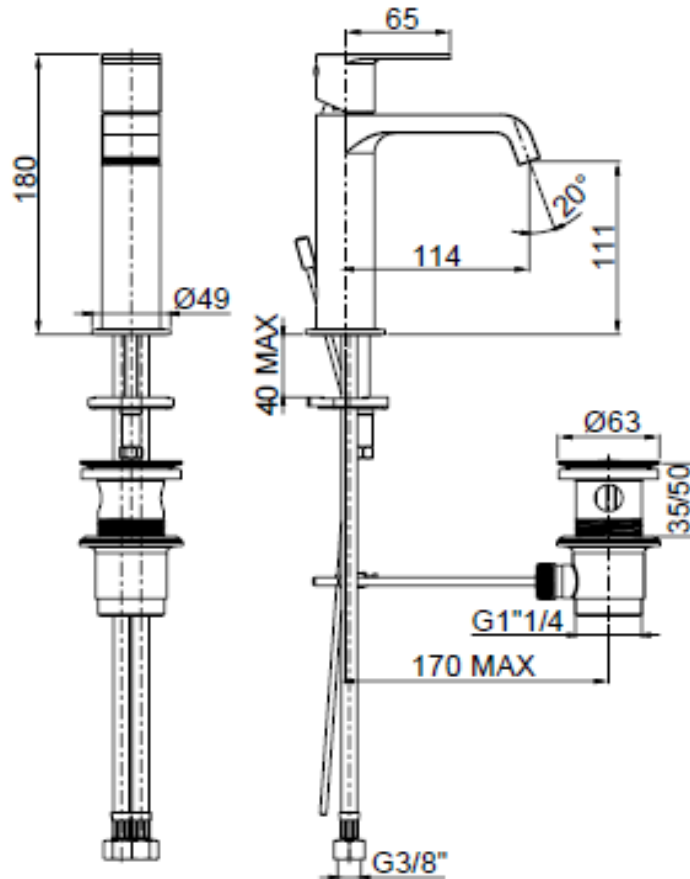

SPECIFICATION SHEET - fittings

BRAND:		Product Photo:
ORIGIN:	Italy	
SERIES:	TOLOMEO 00 (chrome)	
PRODUCT DESCRIPTION:	Single lever Basin mixer with 1¼" pop-up waste	
MODEL No.	83054.00	
FINISH/COLOUR:	Chrome plated	
DIMENSIONS:	180mm height 114mm spout projection	
OPTIONAL MATCHING PARTS:	2x angle valve 1/2"x3/8" (no nuts) 1x basin waste trap	

Technical Informations:

REMINDER:	Pipe flushing must be done before faucets are installed. Failure to do so voids the warranty. Do not use cleaners containing abrasive cleansers, ammonia, bleach, acids, waxes, alcohol, solvents or other products not recommended for chrome. All information is for reference only, installation shall always be based on the actual product delivered.