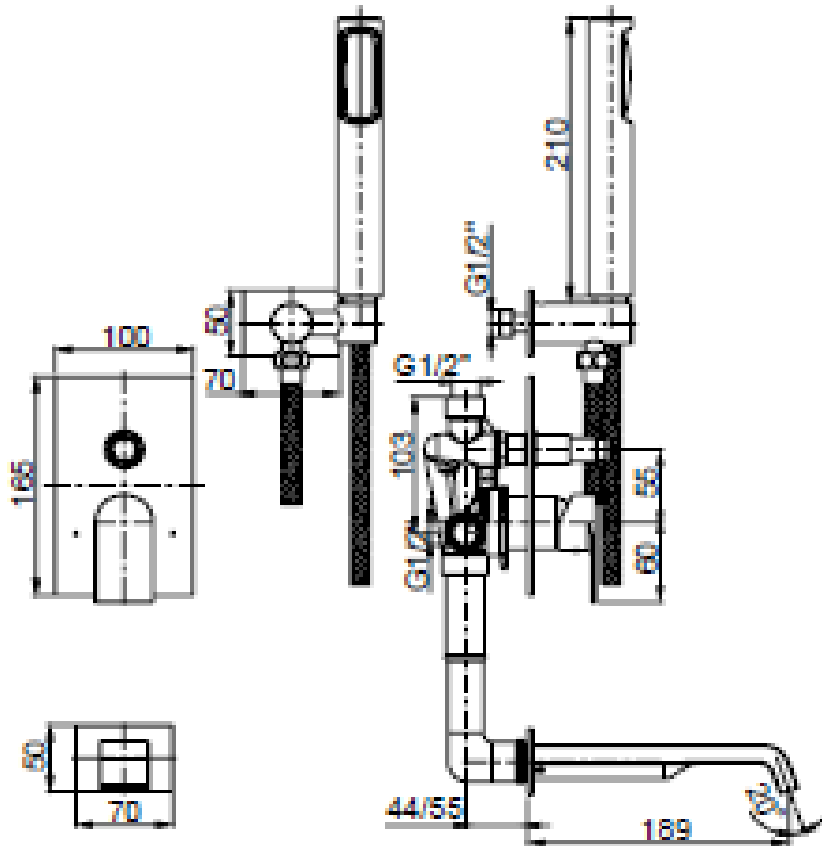

SPECIFICATION SHEET - fittings

BRAND:		Product Photo:
ORIGIN:	Italy	
SERIES:	TOLOMEO 00 (chrome)	
PRODUCT DESCRIPTION:	Built-in single lever bath/shower mixer with diverter and handshower set and bath spout	
MODEL No.	83009.00	
FINISH/COLOUR:	Chrome plated	
DIMENSIONS:	189mm spout projection	
OPTIONAL MATCHING PARTS:		

Technical Informations:

REMINDER:	Pipe flushing must be done before faucets are installed. Failure to do so voids the warranty. Do not use cleaners containing abrasive cleansers, ammonia, bleach, acids, waxes, alcohol, solvents or other products not recommended for chrome. All information is for reference only, installation shall always be based on the actual product delivered.