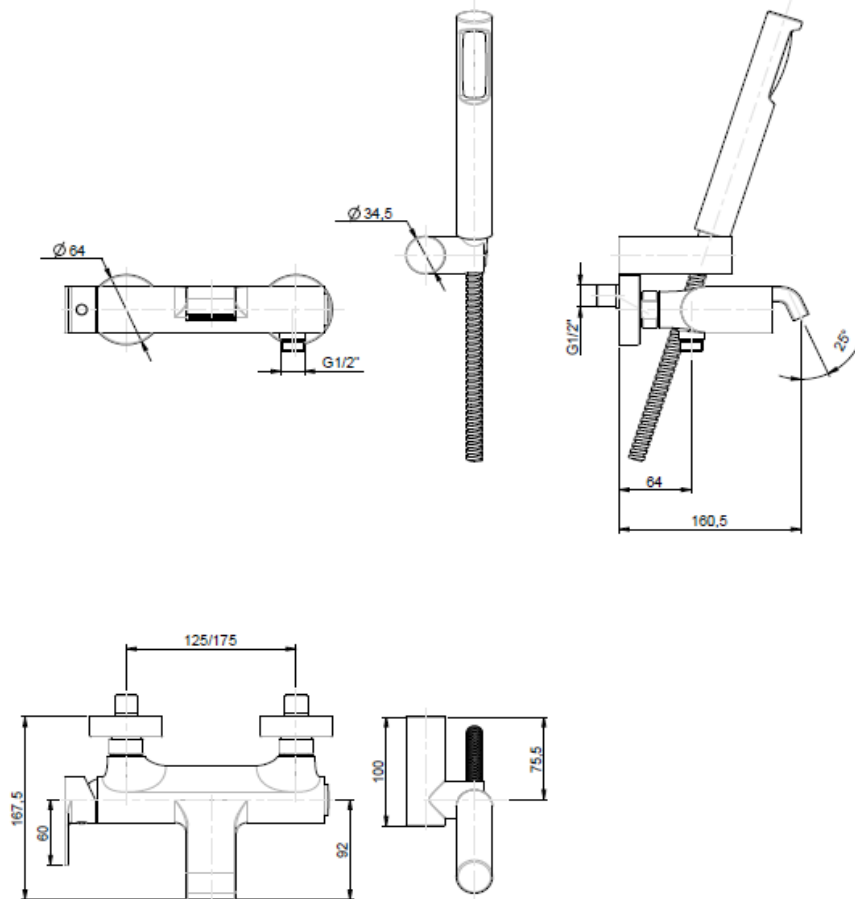

SPECIFICATION SHEET - fittings

BRAND:		Product Photo:
ORIGIN:	Italy	
SERIES:	TOLOMEO 79 (matte black)	
PRODUCT DESCRIPTION:	Exposed single lever bath/shower mixer with handshower set	
MODEL No.	83002.79	
FINISH/COLOUR:	Matt Black	
DIMENSIONS:	167.5mm length 160.5mm spout projection	
OPTIONAL MATCHING PARTS:		

Technical Informations:

REMINDER:	Pipe flushing must be done before faucets are installed. Failure to do so voids the warranty.
	Do not use cleaners containing abrasive cleansers, ammonia, bleach, acids, waxes, alcohol, solvents or other products not recommended for chrome.
	All information is for reference only, installation shall always be based on the actual product delivered.