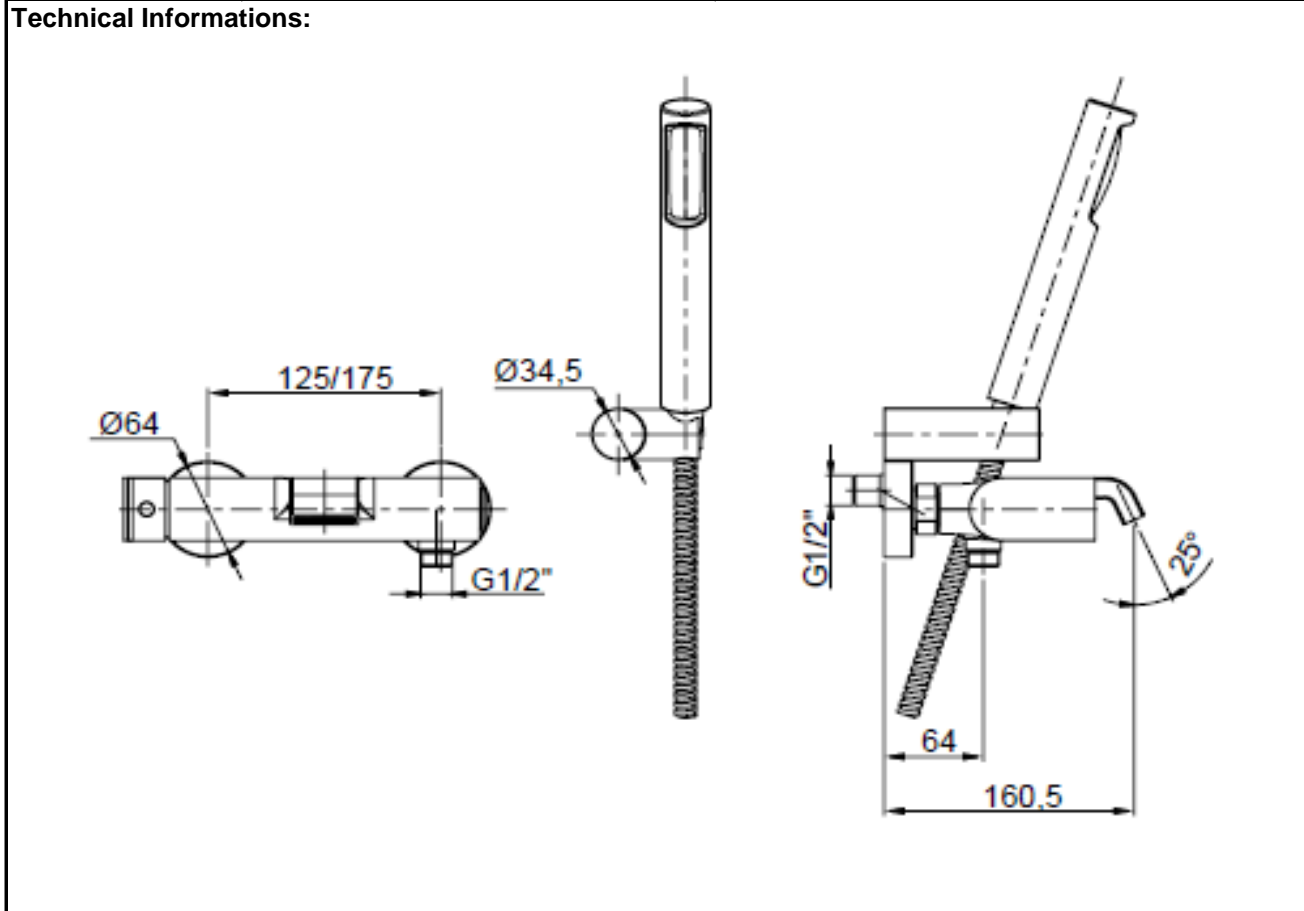

SPECIFICATION SHEET - fittings

BRAND:	F.lli Frattini	Product Photo:
ORIGIN:	Italy	
SERIES:	TOLOMEO 00 (chrome)	
PRODUCT DESCRIPTION:	Exposed single lever bath/shower mixer with handshower set	
MODEL No.	83002.00	
FINISH/COLOUR:	Chrome plated	
DIMENSIONS:	167.5mm length 160.5mm spout projection	
OPTIONAL MATCHING PARTS:		