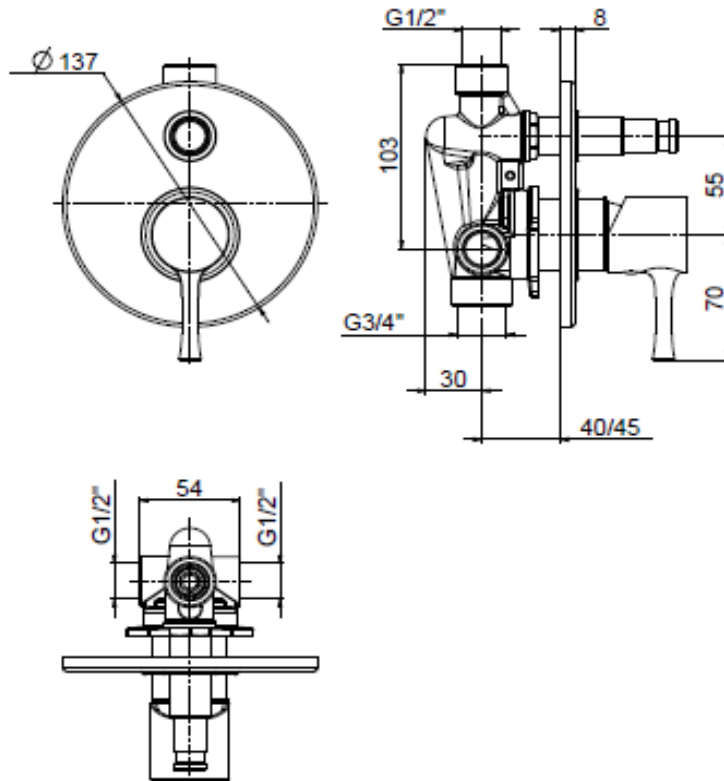

SPECIFICATION SHEET - fittings

BRAND:	RUBINETTERIE F.lli Frattini	Product Photo:
ORIGIN:	Italy	
SERIES:	PIBIGI VANITY by FRATTINI	
PRODUCT DESCRIPTION:	Built-in single lever bath/shower mixer with diverter	
MODEL No.	72010.00	
FINISH/COLOUR:	Chrome plated	
DIMENSIONS:	Ø137mm	
OPTIONAL MATCHING PARTS:	shower set and bath spout	

Technical Informations:

REMINDER:	Pipe flushing must be done before faucets are installed. Failure to do so voids the warranty. Do not use cleaners containing abrasive cleansers, ammonia, bleach, acids, waxes, alcohol, solvents or other products not recommended for chrome. All information is for reference only, installation shall always be based on the actual product delivered.