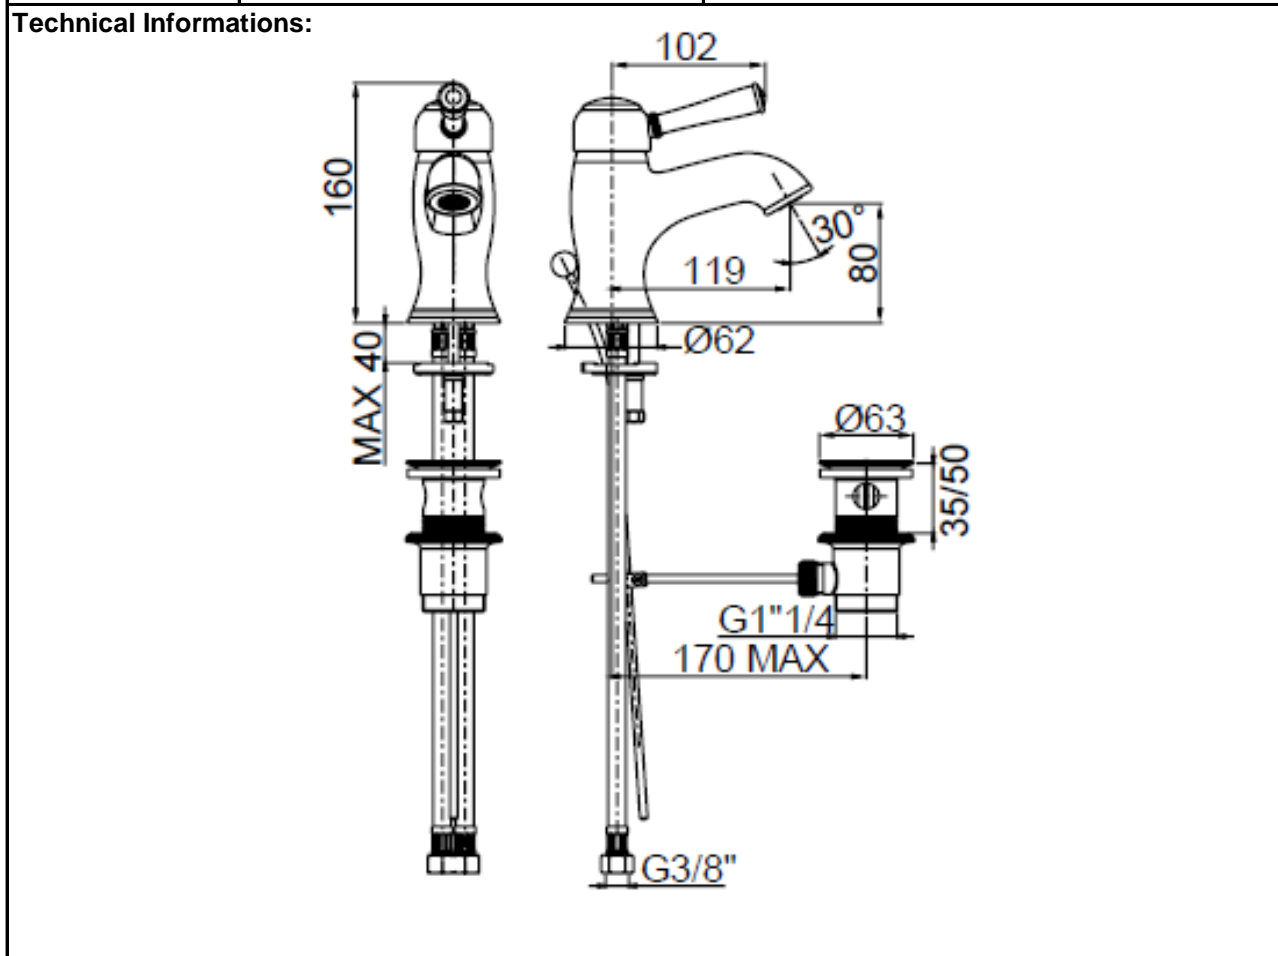

SPECIFICATION SHEET - fittings

BRAND:	F.lli Frattini	Product Photo:
ORIGIN:	Italy	
SERIES:	MORGAN PRESTIGE	
PRODUCT DESCRIPTION:	Single lever basin mixer, low spout with 1 1/4" pop-up waste	
MODEL No.	63054.00 / 63054.20	
FINISH/COLOUR:	Chrome-plated / Chrome-Gold	
DIMENSIONS:	160mm height 119mm spout projection	
OPTIONAL MATCHING PARTS:	2x angle valve 1/2"x3/8" (no nuts) 1x basin waste trap	