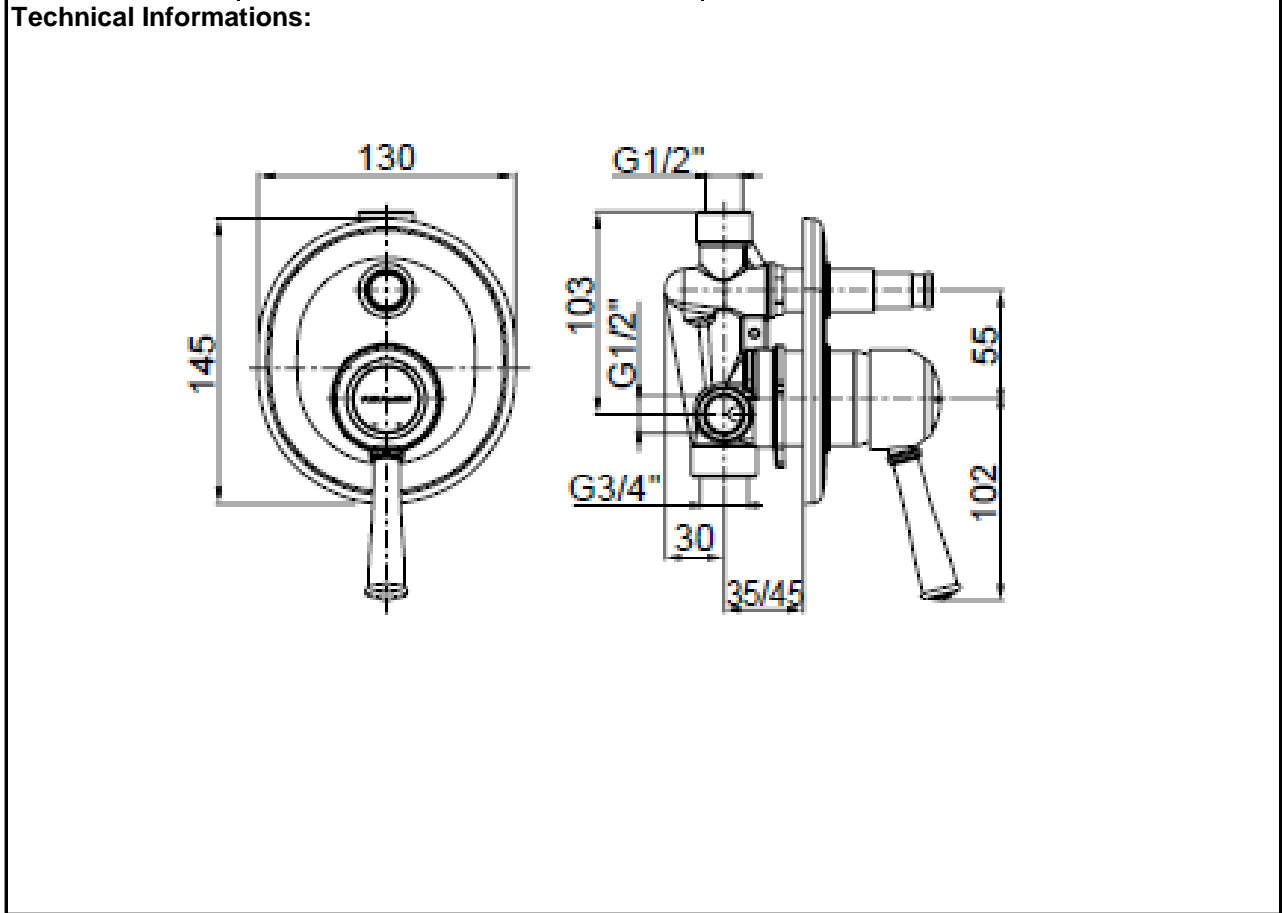

SPECIFICATION SHEET - fittings

BRAND:		Product Photo:
ORIGIN:	Italy	
SERIES:	MORGAN PRESTIGE	
PRODUCT DESCRIPTION:	Concealed single lever bath/shower mixer with diverter	
MODEL No.	63010.00 / 63010.20	
FINISH/COLOUR:	Chrome-plated / Chrome-Gold	
DIMENSIONS:	130mm W x 145mm H	
OPTIONAL MATCHING PARTS:	showers	