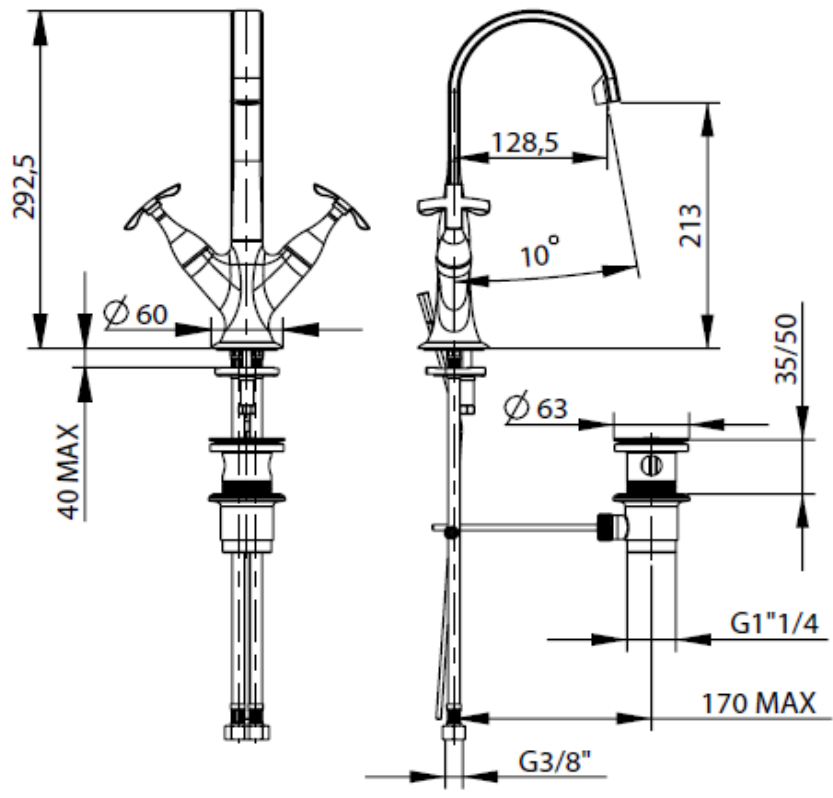

SPECIFICATION SHEET - fittings

BRAND:	F.lli Frattini	Product Photo:
ORIGIN:	Italy	
SERIES:	LUCREZIA	
PRODUCT DESCRIPTION:	2-handle single hole Basin mixer with 1-1/4" pop-up waste	
MODEL No.	62064.00	
FINISH/COLOUR:	Chrome plated	
DIMENSIONS:	292.5mm height 128.5mm spout projection	
OPTIONAL MATCHING PARTS:	2x angle valve 1/2"x3/8" (no nuts) 1x basin waste trap	

Technical Informations:

REMINDER:	Pipe flushing must be done before faucets are installed. Failure to do so voids the warranty. Do not use cleaners containing abrasive cleansers, ammonia, bleach, acids, waxes, alcohol, solvents or other products not recommended for chrome. All information is for reference only, installation shall always be based on the actual product delivered.