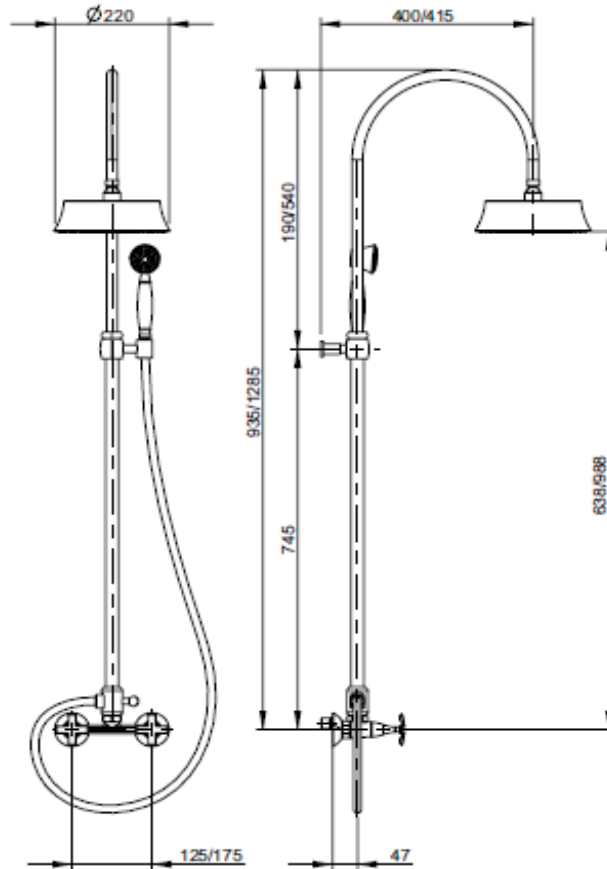

SPECIFICATION SHEET - fittings

BRAND:		Product Photo:
ORIGIN:	Italy	
SERIES:	LUCREZIA	
PRODUCT DESCRIPTION:	2-handles Shower pipe set with overhead & handshower	
MODEL No.	62025.00	
FINISH/COLOUR:	Chrome plated	
DIMENSIONS:		
OPTIONAL MATCHING PARTS:		

Technical Informations:

REMINDER:	Pipe flushing must be done before faucets are installed. Failure to do so voids the warranty. Do not use cleaners containing abrasive cleansers, ammonia, bleach, acids, waxes, alcohol, solvents or other products not recommended for chrome. All information is for reference only, installation shall always be based on the actual product delivered.