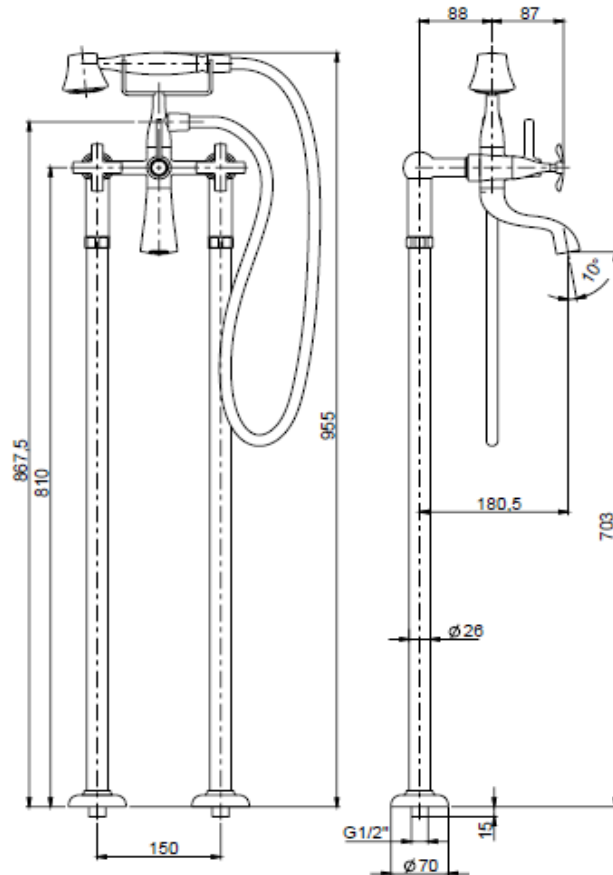

SPECIFICATION SHEET - fittings

BRAND:		Product Photo:
ORIGIN:	Italy	
SERIES:	LUCREZIA	
PRODUCT DESCRIPTION:	Floor standing 2-handle bathtub/shower mixer with handshower set	
MODEL No.	62005.00	
FINISH/COLOUR:	Chrome-plated	
DIMENSIONS:	955mm H ,703mm spout height 180.5mm spout projection	
OPTIONAL MATCHING PARTS:		

Technical Informations:

REMINDER:	Pipe flushing must be done before faucets are installed. Failure to do so voids the warranty. Do not use cleaners containing abrasive cleansers, ammonia, bleach, acids, waxes, alcohol, solvents or other products not recommended for chrome. All information is for reference only, installation shall always be based on the actual product delivered.