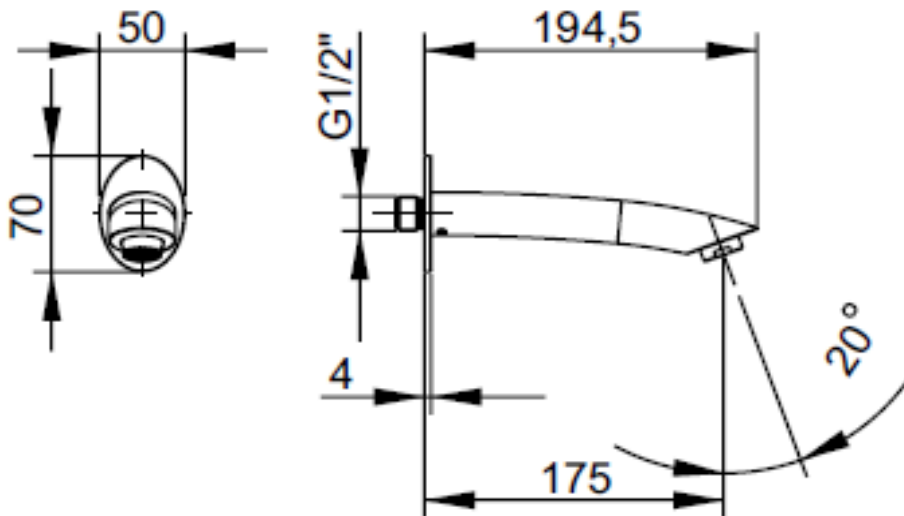

SPECIFICATION SHEET - sanitary faucets

BRAND:		Product Photo:
ORIGIN:	Italy	
SERIES:	BRERA	
PRODUCT DESCRIPTION:	Wall mounted Bath spout ¾"	
MODEL No.	59897.00	
FINISH/COLOUR:	Chrome plated	
DIMENSIONS:	194.5mm L 175mm spout projection	
OPTIONAL MATCHING PARTS:		

Technical Informations:

REMINDER:	Pipe flushing must be done before faucets are installed. Failure to do so voids the warranty. Do not use cleaners containing abrasive cleansers, ammonia, bleach, acids, waxes, alcohol, solvents or other products not recommended for chrome. All information is for reference only, installation shall always be based on the actual product delivered.