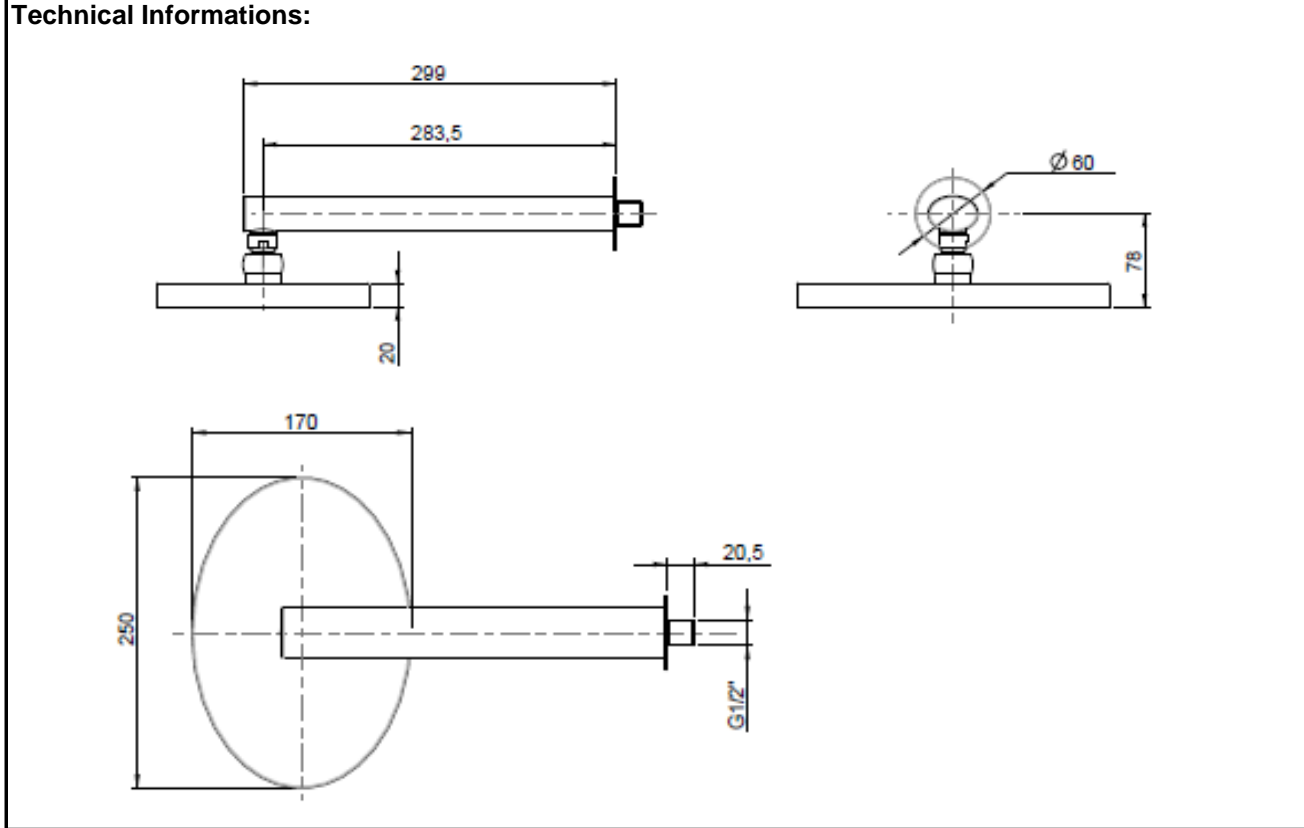

SPECIFICATION SHEET - fittings

BRAND:		Product Photo: 
ORIGIN:	Italy	
SERIES:	DELIZIA	
PRODUCT DESCRIPTION:	Overhead shower 170 x 250mm with shower arm	
MODEL No.	59608.00	
FINISH/COLOUR:	Chrome plated	
DIMENSIONS:		
OPTIONAL MATCHING PARTS:		