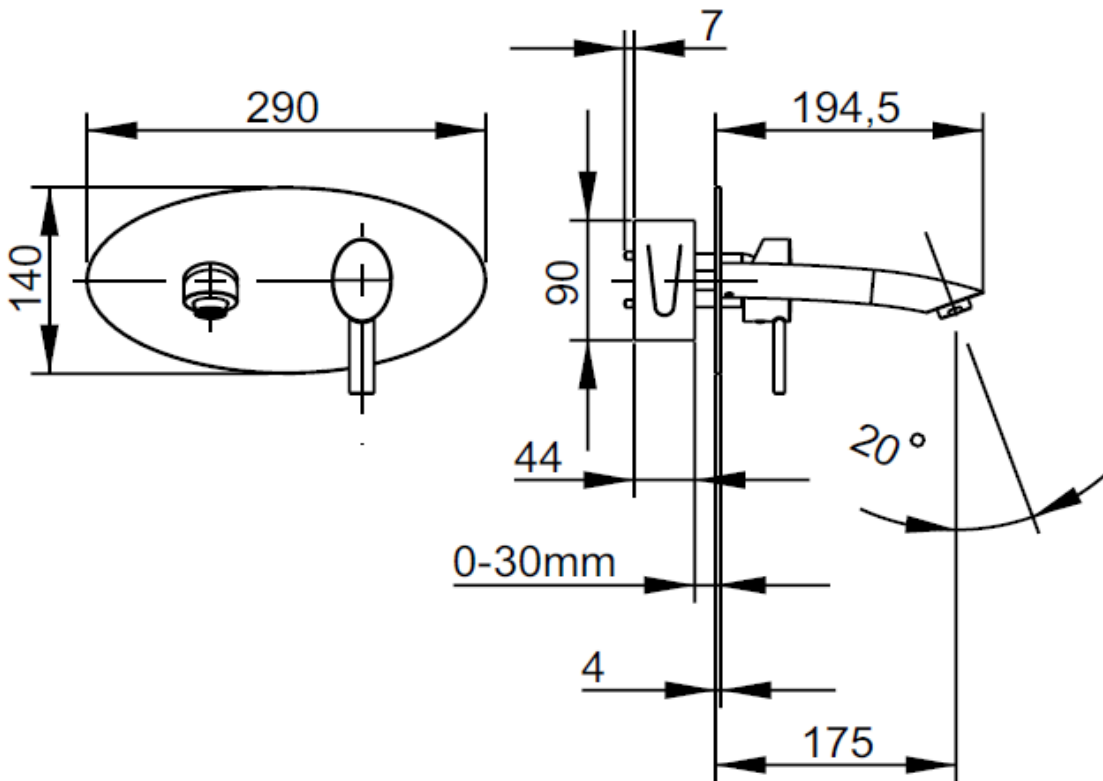

SPECIFICATION SHEET - fittings

BRAND:		Product Photo:
ORIGIN:	Italy	
SERIES:	BRERA	
PRODUCT DESCRIPTION:	Wall-mounted single lever basin mixer	
MODEL No.	59034.00	
FINISH/COLOUR:	Chrome plated	
DIMENSIONS:	175mm spout projection	
OPTIONAL MATCHING PARTS:	1x Basin pop-up waste	

Technical Informations:

REMINDER:	Pipe flushing must be done before faucets are installed. Failure to do so voids the warranty.
	Do not use cleaners containing abrasive cleansers, ammonia, bleach, acids, waxes, alcohol, solvents or other products not recommended for chrome.
	All information is for reference only, installation shall always be based on the actual product delivered.