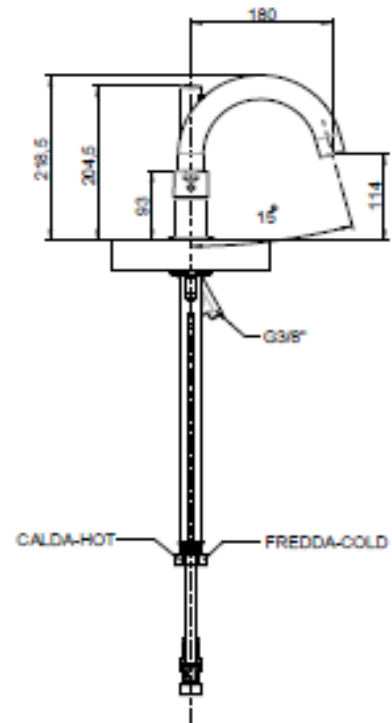

SPECIFICATION SHEET - fittings

BRAND:		Product Photo:
ORIGIN:	Italy	
SERIES:	BRERA	
PRODUCT DESCRIPTION:	4-hole deck mounted single lever tub mixer with handshower	
MODEL No.	59029.00	
FINISH/COLOUR:	Chrome plated	
DIMENSIONS:	218.5mm height 180mm spout projection	
OPTIONAL MATCHING PARTS:		

Technical Informations:

REMINDER:	Pipe flushing must be done before faucets are installed. Failure to do so voids the warranty. Do not use cleaners containing abrasive cleansers, ammonia, bleach, acids, waxes, alcohol, solvents or other products not recommended for chrome. All information is for reference only, installation shall always be based on the actual product delivered.