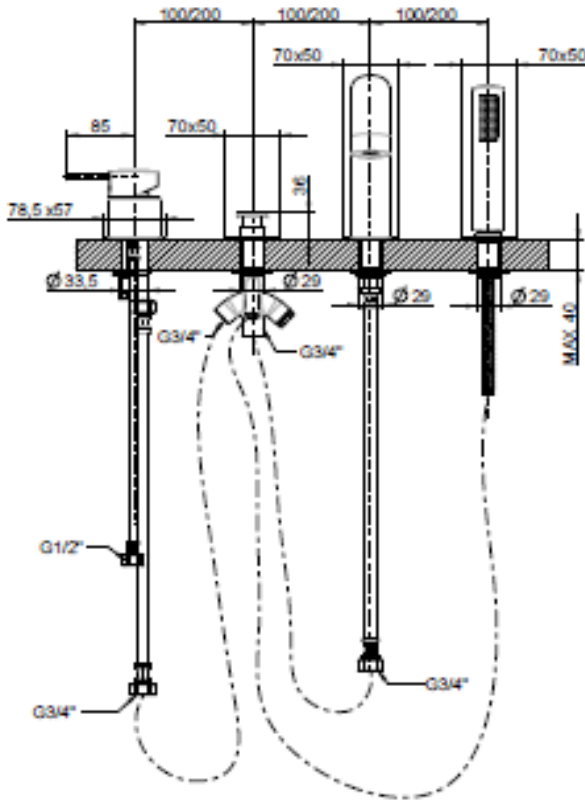

SPECIFICATION SHEET - fittings

BRAND:		Product Photo:
ORIGIN:	Italy	
SERIES:	BRERA	
PRODUCT DESCRIPTION:	4-hole deck mounted single lever tub mixer with handshower	
MODEL No.	59029.00	
FINISH/COLOUR:	Chrome plated	
DIMENSIONS:	218.5mm height 180mm spout projection	
OPTIONAL MATCHING PARTS:		

Technical Informations:

REMINDER:	Pipe flushing must be done before faucets are installed. Failure to do so voids the warranty. Do not use cleaners containing abrasive cleansers, ammonia, bleach, acids, waxes, alcohol, solvents or other products not recommended for chrome. All information is for reference only, installation shall always be based on the actual product delivered.