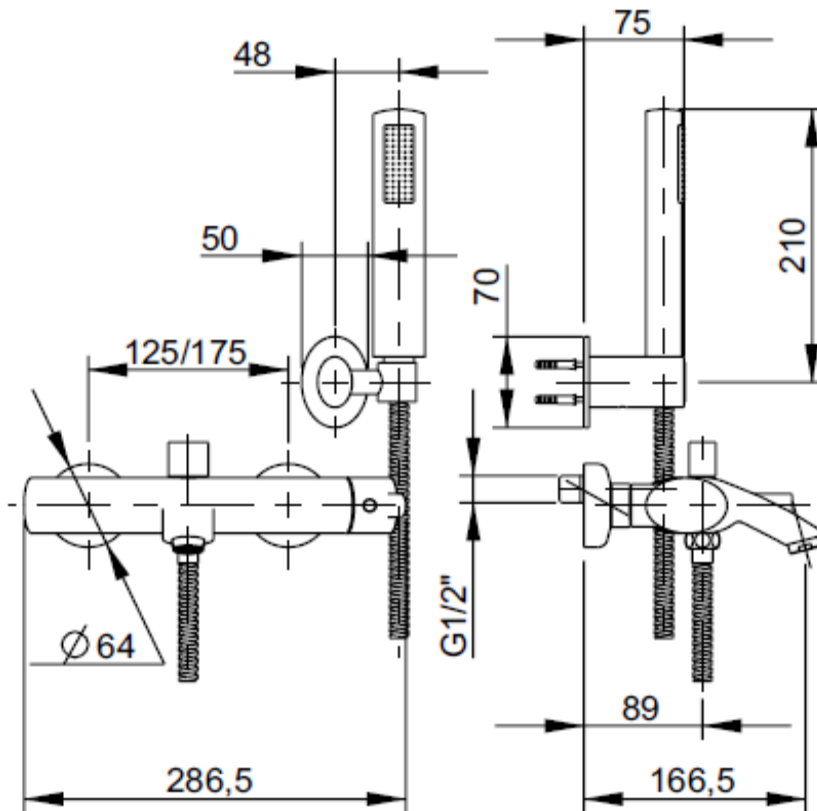

SPECIFICATION SHEET - sanitary faucets

BRAND:		Product Photo:
ORIGIN:	Italy	
SERIES:	BRERA	
PRODUCT DESCRIPTION:	Exposed wall mounted single lever bath/shower mixer, with: with handshower set	
MODEL No.	59002.00	
FINISH/COLOUR:	Chrome plated	
DIMENSIONS:	166.5mm spout projection	
OPTIONAL MATCHING PARTS:		

Technical Informations:

REMINDER:	Pipe flushing must be done before faucets are installed. Failure to do so voids the warranty.
	Do not use cleaners containing abrasive cleansers, ammonia, bleach, acids, waxes, alcohol, solvents or other products not recommended for chrome.
	All information is for reference only, installation shall always be based on the actual product delivered.