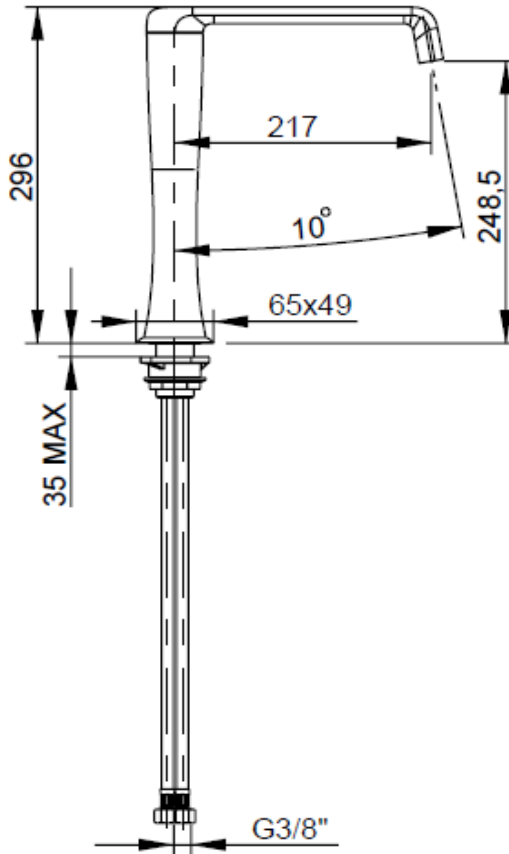

SPECIFICATION SHEET - fittings

BRAND:		Product Photo:
ORIGIN:	Italy	
SERIES:	DELIZIA	
PRODUCT DESCRIPTION:	Single lever sink mixer with swivel spout	
MODEL No.	58165.00	
FINISH/COLOUR:	Chrome plated	
DIMENSIONS:	296mm height 217mm spout projection	
OPTIONAL MATCHING PARTS:	2x angle valve 1/2"x3/8" (no nuts)	

Technical Informations:

REMINDER:	Pipe flushing must be done before faucets are installed. Failure to do so voids the warranty. Do not use cleaners containing abrasive cleansers, ammonia, bleach, acids, waxes, alcohol, solvents or other products not recommended for chrome. All information is for reference only, installation shall always be based on the actual product delivered.