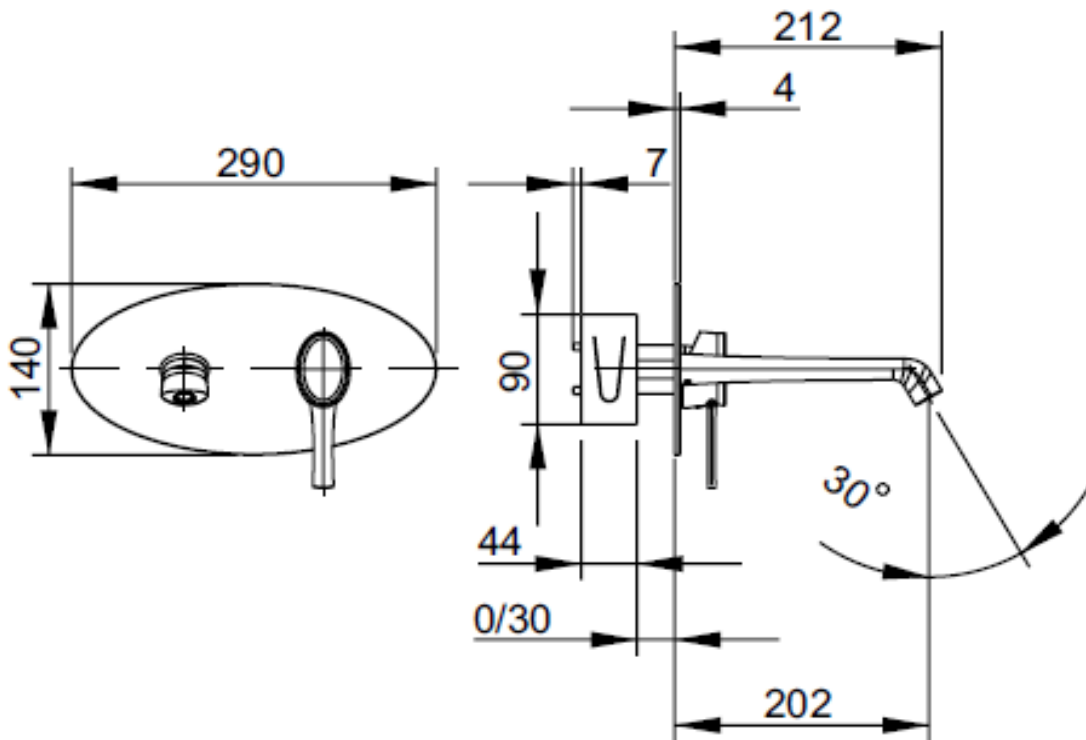

SPECIFICATION SHEET - fittings

BRAND:		Product Photo:
ORIGIN:	Italy	
SERIES:	DELIZIA	
PRODUCT DESCRIPTION:	Built-in single lever basin mixer	
MODEL No.	58034.00	
FINISH/COLOUR:	Chrome plated	
DIMENSIONS:	202mm spout projection	
OPTIONAL MATCHING PARTS:	basin waste strainer basin waste trap	

Technical Informations:

REMINDER:	Pipe flushing must be done before faucets are installed. Failure to do so voids the warranty. Do not use cleaners containing abrasive cleansers, ammonia, bleach, acids, waxes, alcohol, solvents or other products not recommended for chrome. All information is for reference only, installation shall always be based on the actual product delivered.