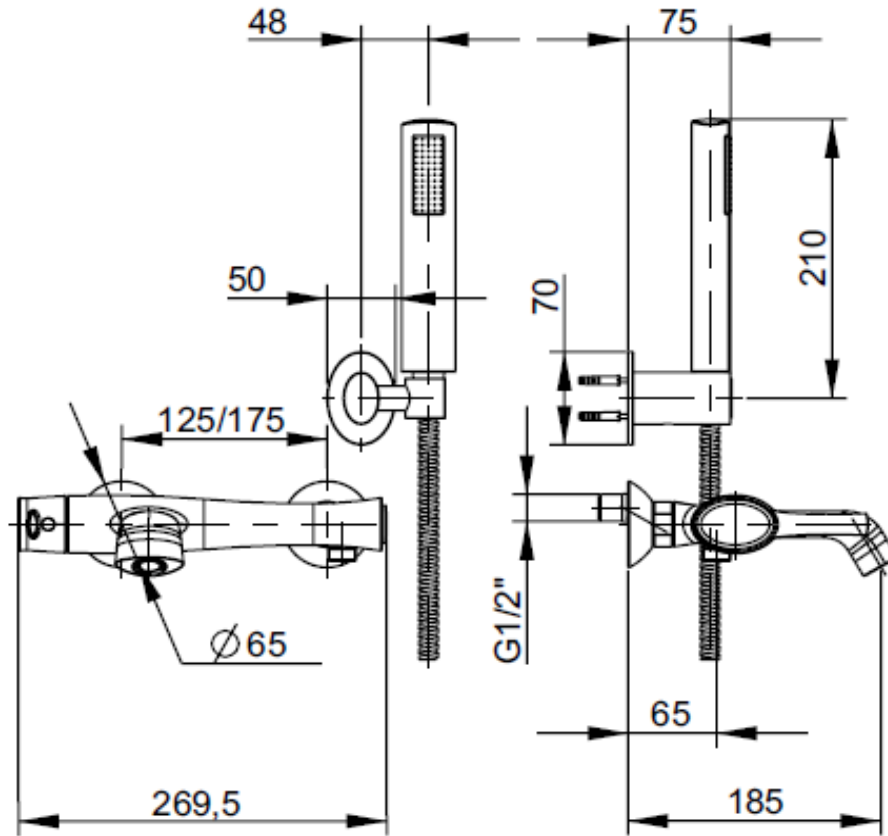

SPECIFICATION SHEET - fittings

BRAND:		Product Photo:
ORIGIN:	Italy	
SERIES:	DELIZIA	
PRODUCT DESCRIPTION:	Exposed single lever bath/shower mixer with handshower set	
MODEL No.	58002.00	
FINISH/COLOUR:	Chrome plated	
DIMENSIONS:	185mm spout projection	
OPTIONAL MATCHING PARTS:		

Technical Informations:

REMINDER:	Pipe flushing must be done before faucets are installed. Failure to do so voids the warranty. Do not use cleaners containing abrasive cleansers, ammonia, bleach, acids, waxes, alcohol, solvents or other products not recommended for chrome. All information is for reference only, installation shall always be based on the actual product delivered.