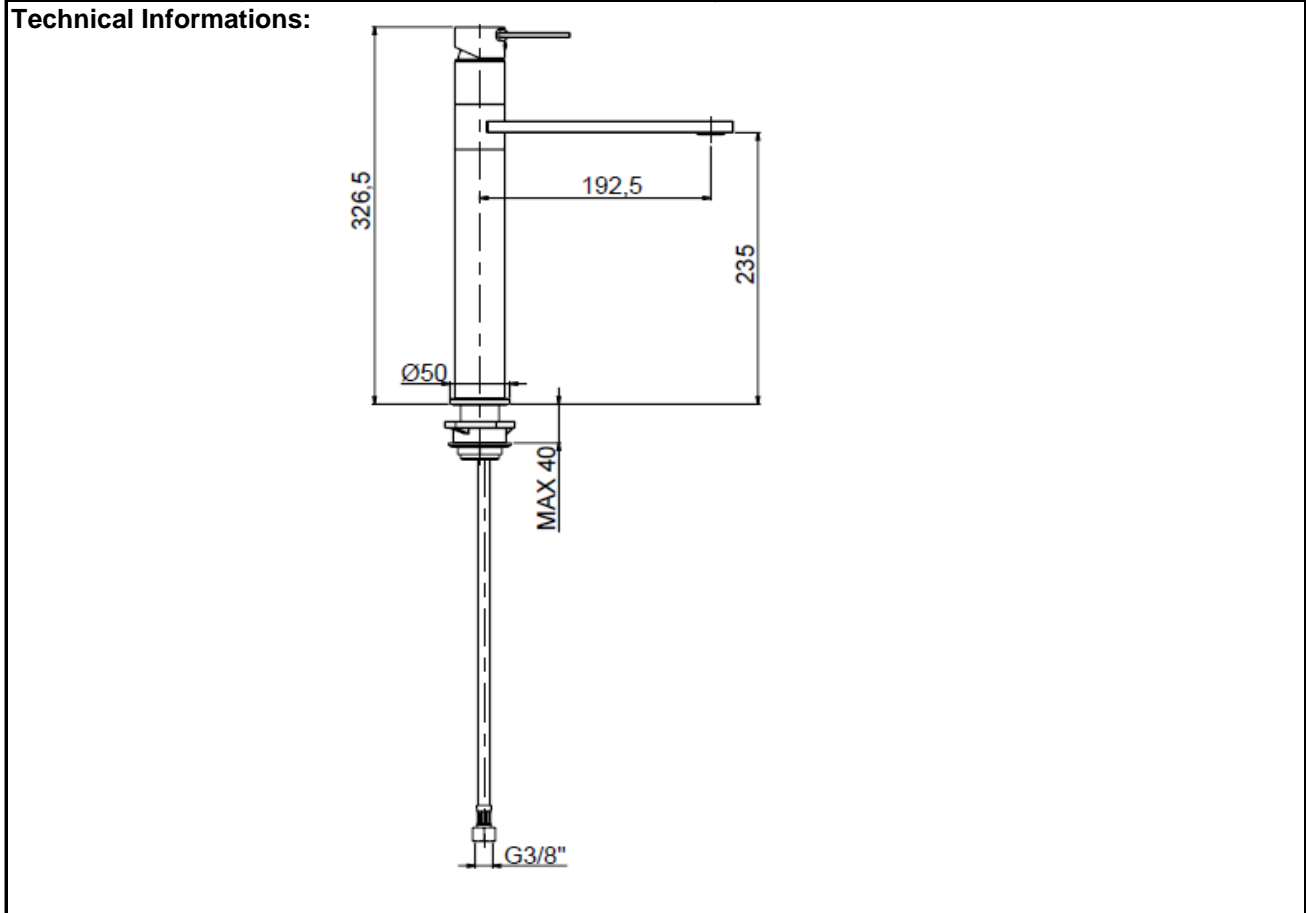

SPECIFICATION SHEET - fittings

BRAND:		Product Photo: 
ORIGIN:	Italy	
SERIES:	GAIA	
PRODUCT DESCRIPTION:	Single lever sink mixer swivel spout	
MODEL No.	55165.00	
FINISH/COLOUR:	Chrome plated	
DIMENSIONS:	326.5mm height 192.5mm spout projection	
OPTIONAL MATCHING PARTS:	2x angle valve 1/2"x3/8" (no nuts)	