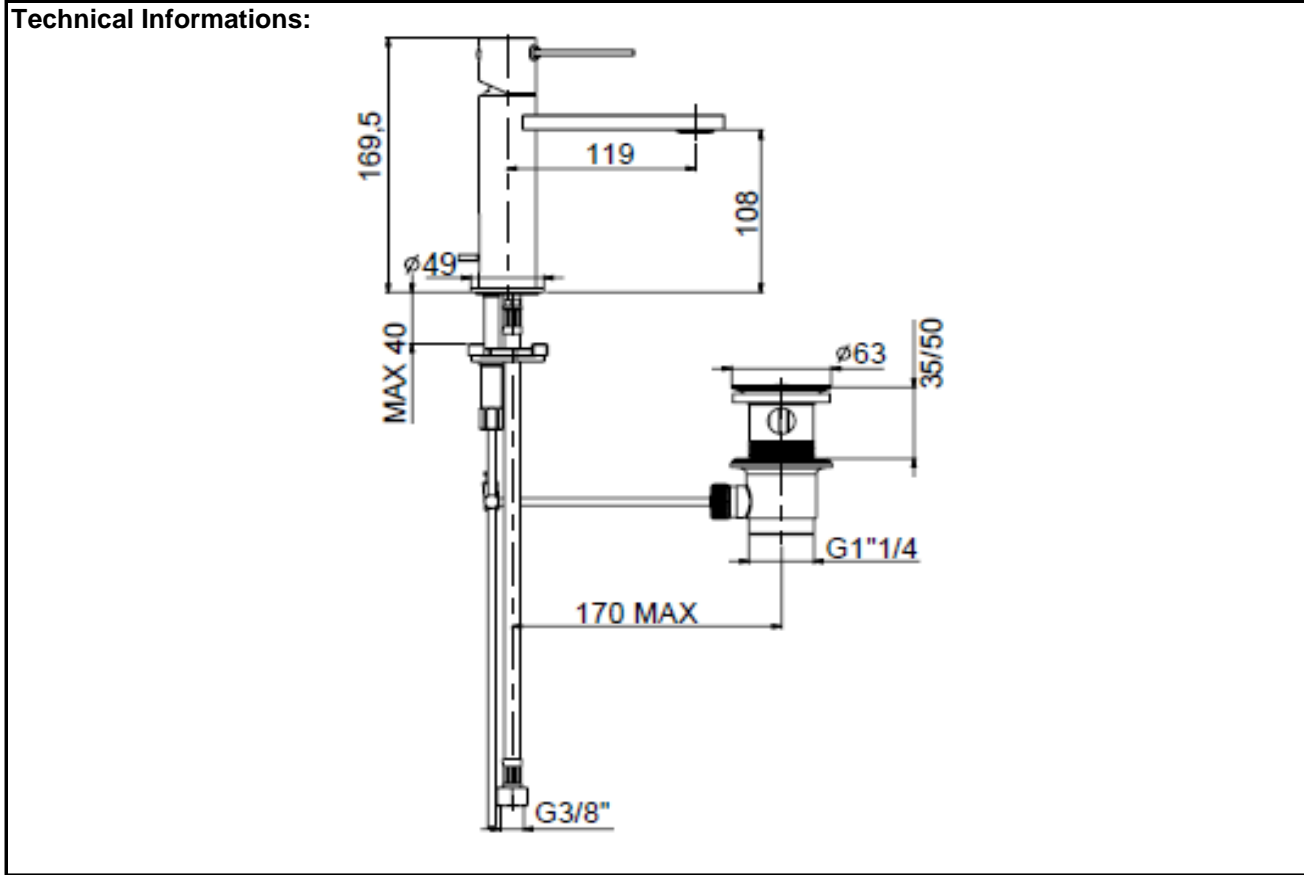

SPECIFICATION SHEET - fittings

BRAND:		Product Photo:
ORIGIN:	Italy	
SERIES:	GAIA	
PRODUCT DESCRIPTION:	Single lever Basin mixer with 1-1/4" pop-up waste	
MODEL No.	55054.00	
FINISH/COLOUR:	Chrome plated	
DIMENSIONS:	169.5mm height 119mm spout projection	
OPTIONAL MATCHING PARTS:	2x angle valve 1/2"x3/8" (no nuts) 1x basin waste trap	