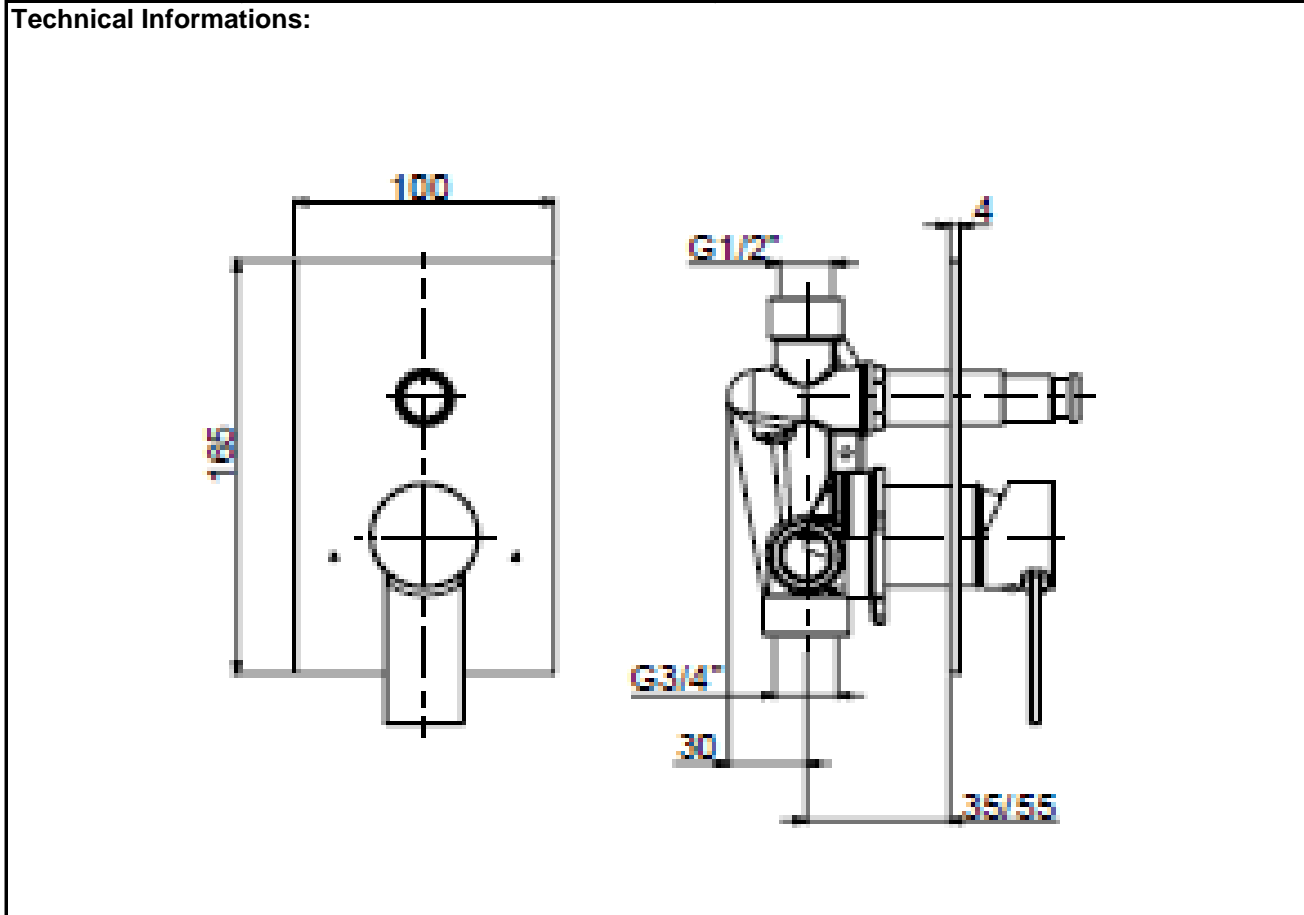

SPECIFICATION SHEET - fittings

BRAND:		Product Photo: 
ORIGIN:	Italy	
SERIES:	GAIA	
PRODUCT DESCRIPTION:	Built-in single lever bath/shower mixer with automatic diverter	
MODEL No.	55010.00	
FINISH/COLOUR:	Chrome plated	
DIMENSIONS:		
OPTIONAL MATCHING PARTS:	1x overhead shower, or bath spout, or handshower set	