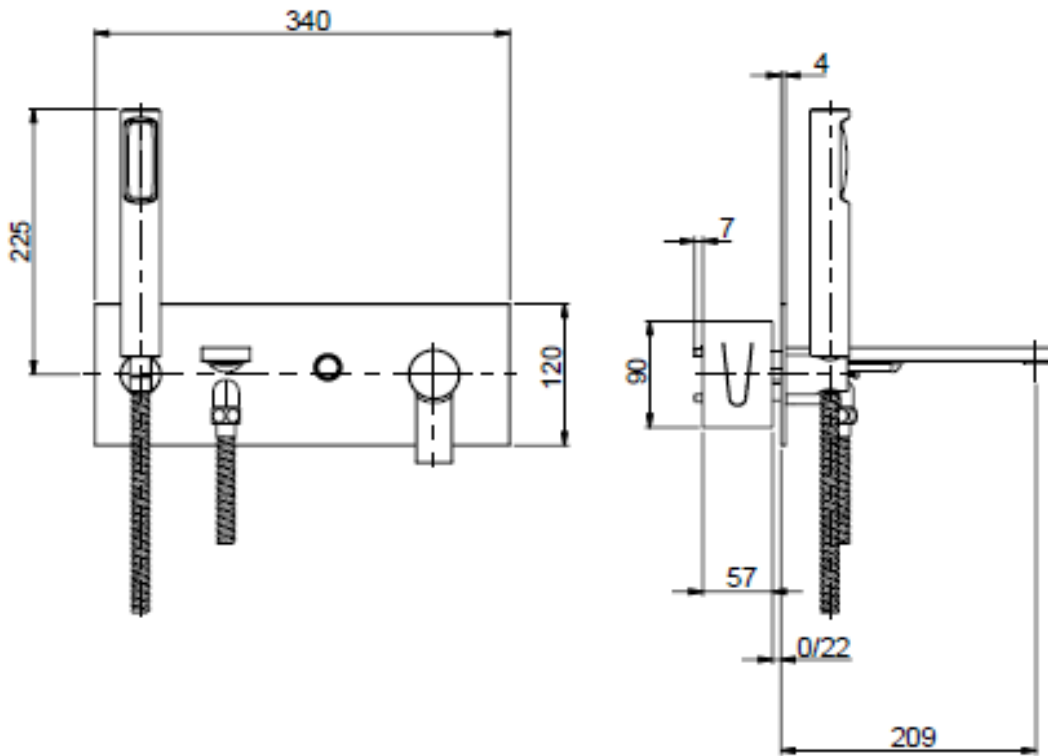

REMINDER:	Pipe flushing must be done before faucets are installed. Failure to do so voids the warranty.
	Do not use cleaners containing abrasive cleansers, ammonia, bleach, acids, waxes, alcohol, solvents or other products not recommended for chrome.
	All information is for reference only, installation shall always be based on the actual product delivered.