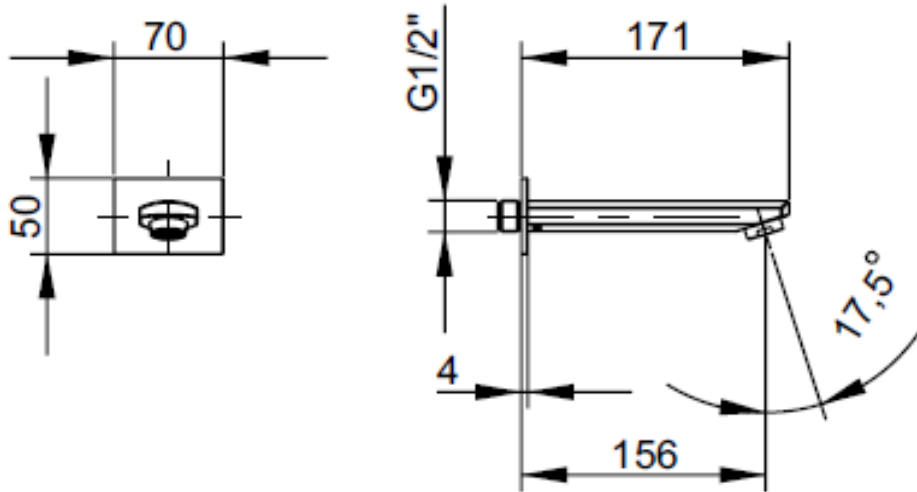

SPECIFICATION SHEET - fittings

BRAND:		Product Photo:
ORIGIN:	Italy	
SERIES:	MODUS	
PRODUCT DESCRIPTION:	Bath spout 1/2"	
MODEL No.	52896.00	
FINISH/COLOUR:	Chrome plated	
DIMENSIONS:	156mm spout projection	
OPTIONAL MATCHING PARTS:		

Technical Informations:

REMINDER:	Pipe flushing must be done before faucets are installed. Failure to do so voids the warranty. Do not use cleaners containing abrasive cleansers, ammonia, bleach, acids, waxes, alcohol, solvents or other products not recommended for chrome. All information is for reference only, installation shall always be based on the actual product delivered.